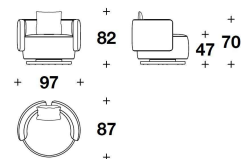

CDG (45/7) - CDG (45/2) - CDG (45/1) -  
CDG (45/5) - CDG (45/4)  
CUSCINO DECORATIVO /  
DECORATIVE CUSHION  
45x45cm  
17 3/4x17 3/4"

PNT (POL)  
POLTRONA / ARMCHAIR  
97x87x82H. - H.A.70 - H.S.47 cm  
38 1/3x34 1/3x32 1/3H. - H.A.27 2/3 -  
H.S.18 2/4 "