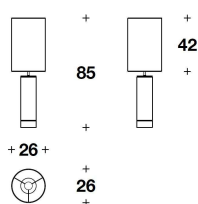

Plain fabric lampshade with Zebra or Leopardo graphic motif, inside with opaline PVC coordinated with glossy black lacquered frame. Base and metal details with polished chrome or Light Gold finishing

DMP (08)
 LOW : LAMPADA DA TAVOLO CON
 BASE QUADRATA / TABLE LAMP WITH
 SQUARE BASE
 Ø 33x49H. cm
 Ø 13x19 1/4H. "

DMP (10)
 HIGH : LAMPADA DA TAVOLO CON
 BASE QUADRATA / TABLE LAMP WITH
 SQUARE BASE
 Ø 26x85H. cm
 Ø 10 1/4x33 1/3H. "

DMP (09)
 LOW : LAMPADA DA TAVOLO CON
 BASE ROTONDA / TABLE LAMP WITH
 ROUND BASE
 Ø 33x49H. cm
 Ø 13x19 1/4H. "

DMP (11)
 HIGH : LAMPADA DA TAVOLO CON
 BASE ROTONDA / TABLE LAMP WITH
 ROUND BASE
 Ø 26x85H. cm
 Ø 10 1/4x33 1/3H. "

Note