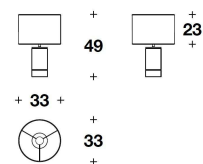

Plain fabric lampshade with Zebra or Leopardo graphic motif, inside with opaline PVC coordinated with glossy black lacquered frame. Base and metal details with polished chrome or Light Gold finishing

DMP (08)
 LOW : LAMPADA DA TAVOLO CON
 BASE QUADRATA / TABLE LAMP WITH
 SQUARE BASE
 Ø 33x49H. cm
 Ø 13x19 1/4H. "

DMP (10)
 HIGH : LAMPADA DA TAVOLO CON
 BASE QUADRATA / TABLE LAMP WITH
 SQUARE BASE
 Ø 26x85H. cm
 Ø 10 1/4x33 1/3H. "

DMP (09)
 LOW : LAMPADA DA TAVOLO CON
 BASE ROTONDA / TABLE LAMP WITH
 ROUND BASE
 Ø 33x49H. cm
 Ø 13x19 1/4H. "

DMP (11)
 HIGH : LAMPADA DA TAVOLO CON
 BASE ROTONDA / TABLE LAMP WITH
 ROUND BASE
 Ø 26x85H. cm
 Ø 10 1/4x33 1/3H. "

Note