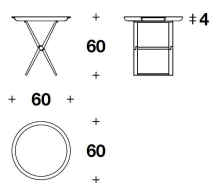

Internal edge and bottom tray lacquered in plain colour, coordinated with the frame

DOLCE & GABBANA CASA
coffee-side tables
CALLIOPE

DOLCE & GABBANA
CASA

CTD (21)
SIDE TABLE
Ø 60x60H. cm
Ø 23 2/3x23 2/3H. "