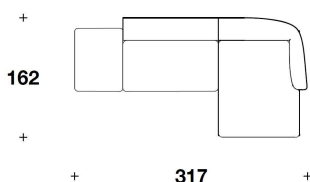

HEE (E2TS) + HEE (CLDB)
BY LUXURY LIVING GROUP - V07/2023
2 / 3