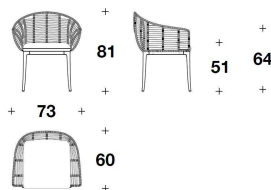

Metal Medusa logo with finishing coordinated with the frame colour

CUSHIONS "LR" OUTDOOR LIGHT RAIN: seat and back cushions in

Polyurethane and Polyester fibre with waterproof under cover

N.B. THE PRODUCTS "LR" ARE NOT SUITABLE FOR PROLONGED EXPOSURE

TO RAIN OR HIGH HUMIDITY

COVER Fabric not removable cover

BASE / LEGS Aluminium with matt white finishing

OUTDOOR COVER Waterproof cover

SDV (20) - SDV (20C)

SEDIA / CHAIR

73x60x81H. - H.A.64 - H.S.51cm

28 2/3x23 2/3x32H. - H.A.25 1/3 -