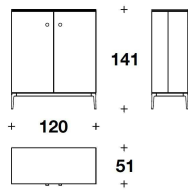

**OPTIONAL LED** Internal back with LED lighting that replaces the mirror

**VERSACE HOME**  
**bar cabinets**  
**STILETTO**

**VERSACE**  
HOME

VMB (21)  
MOBILE BAR / BAR CABINET  
120x51x141H. cm  
47 1/3x20x55 2/3H. "