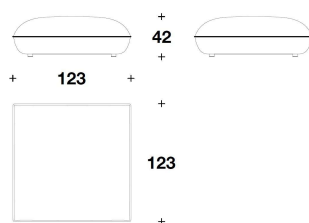

FEET ABS black

OUTDOOR COVER Waterproof cover

VERSACE HOME
outdoor ottoman
NARCISSUS OUTDOOR

VERSACE
HOME

VOP (01) - VOP (01C)
POUF / OTTOMAN
103x103x40H.cm
40 2/3x40 2/3x15 3/4H."

VOP (03) - VOP (03C)
BIG : POUF / OTTOMAN
123x123x42H.cm
48 1/3x48 1/3x16 2/4H."