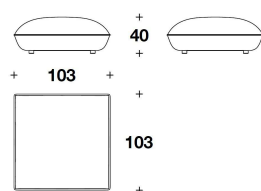

FEET ABS black

OUTDOOR COVER Waterproof cover

VERSACE HOME
outdoor ottoman
NARCISSUS OUTDOOR

VERSACE
HOME

VOP (01) - VOP (01C)
POUF / OTTOMAN
103x103x40H.cm
40 2/3x40 2/3x15 3/4H."

VOP (03) - VOP (03C)
BIG : POUF / OTTOMAN
123x123x42H.cm
48 1/3x48 1/3x16 2/4H."