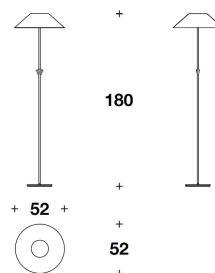

DESCRIZIONE TECNICA / TECHNICAL DESCRIPTION

STRUTTURA Struttura in metallo finitura Gold lucido oppure canna di fucile
Logo Metal 3D Medusa con finitura coordinata applicata sullo stelo

Accensione a sfioro per la lampada da tavolo

Sandblasted plexiglass diffusers
Alternative version in pongé fabric, optical white colour coordinated with polished Gold frame, black colour coordinated with gun-metal grey frame

VMP (03)
LAMPADA DA TAVOLO / TABLE LAMP
Ø 37x50H.cm
Ø 14 2/4x19 3/4H."

VMP (01)
PIANTANA / STANDING LAMP
Ø 52x150H.cm
Ø 20 1/3x59H."

VMP (02)
HIGH : PIANTANA / STANDING LAMP
Ø 52x180H.cm
Ø 20 1/3x71H."

VERSACE HOME
lighting
NARCISSUS

VERSACE
HOME

VMP (04)
SOSPENSIONE / SUSPENSION
Ø 80x41H.cm
Ø 31 1/3x16 1/4H."

VMP (43)
PLISSE' : LAMPADA DA TAVOLO /
TABLE LAMP
Ø 37x50H.cm
Ø 14 2/4x19 3/4H."

VMP (42)
PLISSE' : PIANTANA / STANDING LAMP
Ø 41x146H.cm
Ø 16 1/4x57 1/3H."

VMP (41)
PLISSE' : PIANTANA / STANDING LAMP
Ø 41x172H.cm
Ø 16 1/4x67 2/3H."