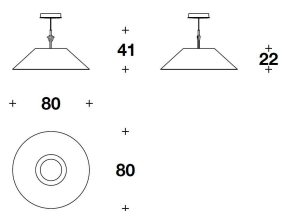

Sandblasted plexiglass diffusers
Alternative version in pongé fabric, optical white colour coordinated with polished Gold frame, black colour coordinated with gun-metal grey frame

VMP (03)
LAMPADA DA TAVOLO / TABLE LAMP
Ø 37x50H.cm
Ø 14 2/4x19 3/4H."

VMP (01)
PIANTANA / STANDING LAMP
Ø 52x150H.cm
Ø 20 1/3x59H."

VMP (02)
HIGH : PIANTANA / STANDING LAMP
Ø 52x180H.cm
Ø 20 1/3x71H."

VERSACE HOME
lighting
NARCISSUS

VERSACE
HOME

VMP (04)
SOSPENSIONE / SUSPENSION
Ø 80x41H.cm
Ø 31 1/3x16 1/4H."

VMP (43)
PLISSE' : LAMPADA DA TAVOLO /
TABLE LAMP
Ø 37x50H.cm
Ø 14 2/4x19 3/4H."

VMP (42)
PLISSE' : PIANTANA / STANDING LAMP
Ø 41x146H.cm
Ø 16 1/4x57 1/3H."

VMP (41)
PLISSE' : PIANTANA / STANDING LAMP
Ø 41x172H.cm
Ø 16 1/4x67 2/3H."