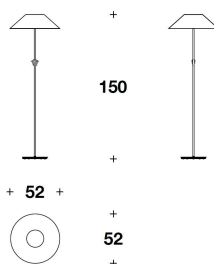

Sandblasted plexiglass diffusers
Alternative version in pongé fabric, optical white colour coordinated with polished Gold frame, black colour coordinated with gun-metal grey frame

VMP (03)
LAMPADA DA TAVOLO / TABLE LAMP
Ø 37x50H.cm
Ø 14 2/4x19 3/4H."

VMP (01)
PIANTANA / STANDING LAMP
Ø 52x150H.cm
Ø 20 1/3x59H."

VMP (02)
HIGH : PIANTANA / STANDING LAMP
Ø 52x180H.cm
Ø 20 1/3x71H."

VERSACE HOME
lighting
NARCISSUS

VERSACE
HOME

VMP (04)
SOSPENSIONE / SUSPENSION
Ø 80x41H.cm
Ø 31 1/3x16 1/4H."

VMP (43)
PLISSE' : LAMPADA DA TAVOLO /
TABLE LAMP
Ø 37x50H.cm
Ø 14 2/4x19 3/4H."

VMP (42)
PLISSE' : PIANTANA / STANDING LAMP
Ø 41x146H.cm
Ø 16 1/4x57 1/3H."

VMP (41)
PLISSE' : PIANTANA / STANDING LAMP
Ø 41x172H.cm
Ø 16 1/4x67 2/3H."