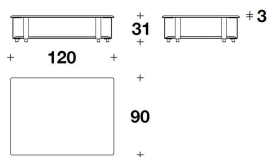

LOWER TOP Marble coordinated with the upper top

VTC (03) - VTC (03C)
 COFFEE TABLE
 90x90x31H.cm
 35 1/3x35 1/3x12 1/4H."

VTC (04) - VTC (04C)
 COFFEE TABLE
 120x90x31H.cm
 47 1/3x35 1/3x12 1/4H."

VTC (05) - VTC (05C)
 COFFEE TABLE
 120x120x31H.cm
 47 1/3x47 1/3x12 1/4H."

VERSACE HOME
outdoor coffee tables
LA GRECA OUTDOOR

VERSACE
HOME

VTC (06) - VTC (06C)
ROUND : COFFEE TABLE
Ø 60x31H.cm
Ø 23 2/3x12 1/4H."

VTC (07) - VTC (07C)
ROUND : COFFEE TABLE
Ø 90x31H.cm
Ø 35 1/3x12 1/4H."

VTC (08) - VTC (08C)
ROUND : COFFEE TABLE
Ø 120x31H.cm
Ø 47 1/3x12 1/4H."

Note