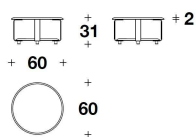

LOWER TOP Marble coordinated with the upper top

VTC (03) - VTC (03C)
 COFFEE TABLE
 90x90x31H.cm
 35 1/3x35 1/3x12 1/4H."

VTC (04) - VTC (04C)
 COFFEE TABLE
 120x90x31H.cm
 47 1/3x35 1/3x12 1/4H."

VTC (05) - VTC (05C)
 COFFEE TABLE
 120x120x31H.cm
 47 1/3x47 1/3x12 1/4H."

VERSACE HOME
outdoor coffee tables
LA GRECA OUTDOOR

VERSACE
HOME

VTC (06) - VTC (06C)
ROUND : COFFEE TABLE
Ø 60x31H.cm
Ø 23 2/3x12 1/4H."

VTC (07) - VTC (07C)
ROUND : COFFEE TABLE
Ø 90x31H.cm
Ø 35 1/3x12 1/4H."