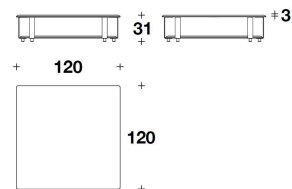

LOWER TOP Marble coordinated with the upper top

VTC (03) - VTC (03C)
 COFFEE TABLE
 90x90x31H.cm
 35 1/3x35 1/3x12 1/4H."

VTC (04) - VTC (04C)
 COFFEE TABLE
 120x90x31H.cm
 47 1/3x35 1/3x12 1/4H."

VTC (05) - VTC (05C)
 COFFEE TABLE
 120x120x31H.cm
 47 1/3x47 1/3x12 1/4H."

VERSACE HOME
outdoor coffee tables
LA GRECA OUTDOOR

VERSACE
HOME

VTC (06) - VTC (06C)
ROUND : COFFEE TABLE
Ø 60x31H.cm
Ø 23 2/3x12 1/4H."

VTC (07) - VTC (07C)
ROUND : COFFEE TABLE
Ø 90x31H.cm
Ø 35 1/3x12 1/4H."

VTC (08) - VTC (08C)
ROUND : COFFEE TABLE
Ø 120x31H.cm
Ø 47 1/3x12 1/4H."

Note