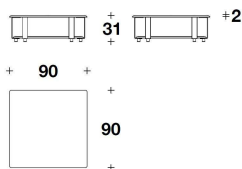

N.B. Ogni pietra, essendo un prodotto naturale, è un pezzo unico e quindi può presentare variazioni di colore e struttura

PIANO INFERIORE Marmo abbinato al piano superiore

FRAME Steel varnished in matt white colour, with etched Versace logo

LOWER TOP Marble coordinated with the upper top

VTC (03) - VTC (03C)
 COFFEE TABLE
 90x90x31H.cm
 35 1/3x35 1/3x12 1/4H."

VTC (04) - VTC (04C)
 COFFEE TABLE
 120x90x31H.cm
 47 1/3x35 1/3x12 1/4H."

VTC (05) - VTC (05C)
 COFFEE TABLE
 120x120x31H.cm
 47 1/3x47 1/3x12 1/4H."

VERSACE HOME
outdoor coffee tables
LA GRECA OUTDOOR

VERSACE
HOME

VTC (06) - VTC (06C)
ROUND : COFFEE TABLE
Ø 60x31H.cm
Ø 23 2/3x12 1/4H."

VTC (07) - VTC (07C)
ROUND : COFFEE TABLE
Ø 90x31H.cm
Ø 35 1/3x12 1/4H."

VTC (08) - VTC (08C)
ROUND : COFFEE TABLE
Ø 120x31H.cm
Ø 47 1/3x12 1/4H."

Note