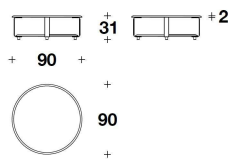

LOWER TOP Marble coordinated with the upper top

VTC (03) - VTC (03C)
 COFFEE TABLE
 90x90x31H.cm
 35 1/3x35 1/3x12 1/4H."

VTC (04) - VTC (04C)
 COFFEE TABLE
 120x90x31H.cm
 47 1/3x35 1/3x12 1/4H."

VTC (05) - VTC (05C)
 COFFEE TABLE
 120x120x31H.cm
 47 1/3x47 1/3x12 1/4H."

VERSACE HOME
outdoor coffee tables
LA GRECA OUTDOOR

VERSACE
HOME

VTC (06) - VTC (06C)
ROUND : COFFEE TABLE
Ø 60x31H.cm
Ø 23 2/3x12 1/4H."

VTC (07) - VTC (07C)
ROUND : COFFEE TABLE
Ø 90x31H.cm
Ø 35 1/3x12 1/4H."

VTC (08) - VTC (08C)
ROUND : COFFEE TABLE
Ø 120x31H.cm
Ø 47 1/3x12 1/4H."

Note