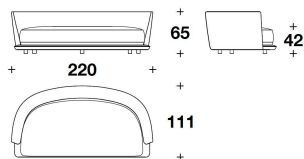

JCK (D3)
DIVANO 3 POSTI / 3 SEATER SOFA
220x111x65H. - H.S.42cm
86 2/3x43 2/3x25 2/3H. - H.S.16 2/4"