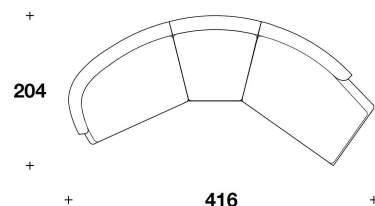

JCK (D4)
DIVANO 4 POSTI / 4 SEATER SOFA
266x122x65H. - H.S.42cm
104 2/3x48x25 2/3H. - H.S.16 2/4"

JCK (E1CN1)
ELEMENTO CENTRALE / CENTRAL
ELEMENT
130x111x65H. - H.S.42cm
51 1/3x43 2/3x25 2/3H. - H.S.16 2/4"

JCK (E1CN)
ELEMENTO CENTRALE CURVO /
CURVED CENTRAL ELEMENT
126x116x65H. - H.S.42cm
49 2/3x45 2/3x25 2/3H. - H.S.16 2/4"

JCK (EDX) - JCK (ESX)
ELEMENTO DX O SX / RIGHT OR LEFT
ELEMENT
193x122x65H. - H.S.42cm
76x48x25 2/3H. - H.S.16 2/4"

JCK (EBDX) - JCK (ESBX)
ELEMENTO CON BRACCIOLO DX O SX
/ ELEMENT WITH RIGHT OR LEFT
ARMREST
160x137x65H. - H.S.42cm
63x54x25 2/3H. - H.S.16 2/4"

JCK (CLD) - JCK (CLS)
CHAISE LONGUE DX O SX / RIGHT OR
LEFT CHAISE LONGUE
111x168x65H. - H.S.42cm
43 2/3x66x25 2/3H. - H.S.16 2/4"

Note

EXAMPLES OF SECTIONAL SOFA

JCK (ESBX) + JCK (EDX)

JCK (ESX) + JCK (E1CN) + JCK (CLD)

JCK (ESBX) + JCK (E1CN) + JCK (EDX)