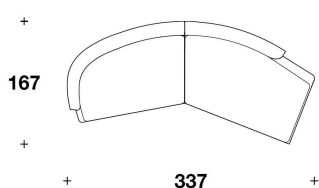

Note

EXAMPLES OF SECTIONAL SOFA

JCK (ESBX) + JCK (EDX)