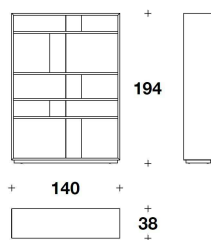

DIVISORI Acciaio verniciato Satin Grey oppure con finitura Gold lucido
Logo Versace inciso

FRAME Wood lacquered with glossy brushed finishing, available in ivory, Chianti or black colour
Alternative version in wood veneered Ebony Macassar with glossy brushed finishing

DIVIDERS Steel varnished in Satin Grey colour or with polished Gold finishing
Etched Versace logo

VMB (11)
LOW : LIBRERIA / BOOKSHELF
140x38x64H.cm
55x15x25 1/3H."

VMB (10)
HIGH : LIBRERIA / BOOKSHELF
140x38x194H.cm
55x15x76 1/3H."