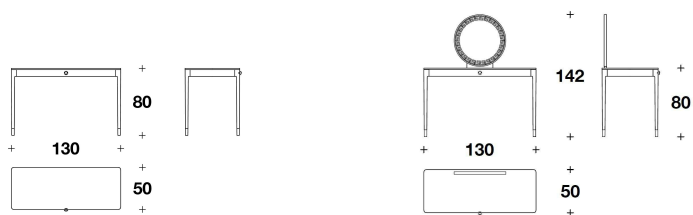

Reclining mirror system (5°), in matt black varnished steel

VERSACE HOME
consoles
GRECA VANITY

VERSACE
HOME

VTB (05)
LADY DESK
130x50x80H. - 130x50x142H.cm
51 1/3x19 3/4x31 1/3H. - 51 1/3x19
3/4x56H."

VTB (05)
LADY DESK
130x50x80H. - 130x50x142H.cm
51 1/3x19 3/4x31 1/3H. - 51 1/3x19
3/4x56H."