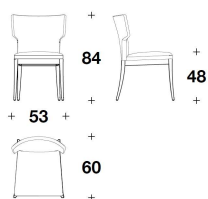

VERSACE HOME
chairs
DISCOVERY

VERSACE
HOME

SDV (21)
SEDIA / CHAIR
53x60x84H. - H.S.48cm
21x23 2/3x33H. - H.S.19"

Note