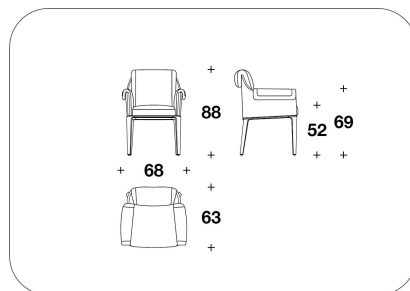

OPTIONAL 1 - 1A Back (1) and armrest (1A) with diamond quilted

OPTIONAL 2 Back with logo embroidery, not compatible with diamond quilted

BENTLEY HOME
chairs
SHERWOOD

BENTLEY

HOME

SDB (11E)
SEDIA / CHAIR
53x63x88H. - H.S.52 cm
21x24 2/3x34 2/3H. - H.S.20 1/3 "

SDB (11BE)
SEDIA CON BRACCIOLI / CHAIR WITH
ARMRESTS
68x63x88H. - H.S.52 cm
26 2/3x24 2/3x34 2/3H. - H.S.20 1/3 "

Note