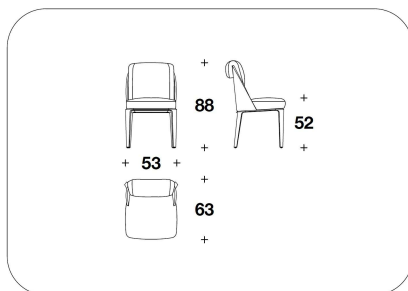

OPTIONAL 1 - 1A Back (1) and armrest (1A) with diamond quilted

OPTIONAL 2 Back with logo embroidery, not compatible with diamond quilted

BENTLEY HOME
chairs
SHERWOOD

BENTLEY

HOME

SDB (11E)
SEDIA / CHAIR
53x63x88H. - H.S.52 cm
21x24 2/3x34 2/3H. - H.S.20 1/3 "

SDB (11BE)
SEDIA CON BRACCIOLI / CHAIR WITH
ARMRESTS
68x63x88H. - H.S.52 cm
26 2/3x24 2/3x34 2/3H. - H.S.20 1/3 "

Note