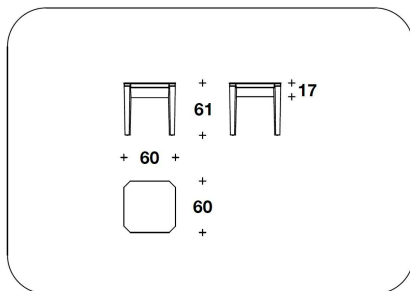

**SPECIAL CUSTOMIZATION:** Chestnut briar-root with glossy brushed finishing (price upon request)

**BENTLEY HOME**  
**night / bedside tables**  
**SAXON**

**BENTLEY**

HOME

BCM (4)  
TAVOLO NOTTE / BEDSIDE TABLE  
60x60x61H.cm  
23 2/3x23 2/3x24H."