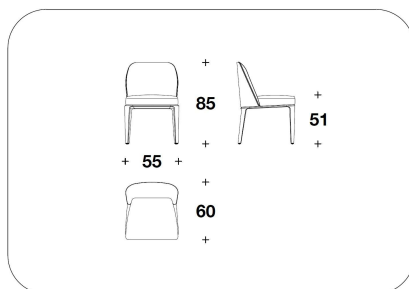

OPTIONAL 3 Gambe impiallacciate in radica Burr Walnut con finitura lucida spazzolata

SPECIAL CUSTOMIZATION: radica Chestnut con finitura lucida spazzolata (prezzo su richiesta)

OPTIONAL 4 Ricamo logo su schienale, solo se non trapuntato

BACK Curved wooden back veneered Warm Grey Fiddleback Sycamore, Smoked Liquidambar or Burr Walnut briar-root, with glossy brushed finishing. Alternative version with external back covered in fabric or leather

SPECIAL CUSTOMIZATION: Toffee Brown Smoked Larch or Chestnut briar-root, with glossy brushed finishing (prices upon request)

SEAT Wood padded with Polyurethane and Fiberfill. Steel details with gun-metal grey finishing

LEGS Solid wood veneered Warm Grey Fiddleback Sycamore or Smoked Liquidambar, with glossy brushed finishing

SPECIAL CUSTOMIZATION: Toffee Brown Smoked Larch with glossy brushed finishing (price upon request)

COVER Not removable fabric or leather (printed leather not included). Coordinated fabric or leather piping

OPTIONAL 1-2 External (1) and/or internal back frame (2) with diamond quilted finishing

OPTIONAL 3 Wood veneered Burr Walnut briar-root with glossy brushed finishing

SPECIAL CUSTOMIZATION: Chestnut briar-root with glossy brushed finishing (price upon request)

OPTIONAL 4 Back with logo embroidery, not compatible with diamond quilted

SDB (A12)
SEDIA / CHAIR
55x60x85H. - H.S.51 cm
21 2/3x23 2/3x33 1/3H. - H.S.20 "