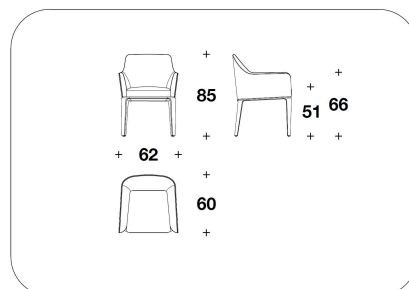

SPECIAL CUSTOMIZATION: Chestnut briar-root with glossy brushed finishing (price upon request)

OPTIONAL 4 Back with logo embroidery, not compatible with diamond quilted

SDB (A12)
SEDIA / CHAIR
55x60x85H. - H.S.51 cm
21 2/3x23 2/3x33 1/3H. - H.S.20 "

SDB (12)
SYCAMORE - LIQUIDAMBAR - BURR
WALNUT : SEDIA / CHAIR
55x60x85H. - H.S.51cm
21 2/3x23 2/3x33 1/3H. - H.S.20"

SDB (A12B)
SEDIA CON BRACCIOLI / CHAIR WITH
ARMRESTS
62x60x85H. - H.A.66 - H.S.51cm
24 1/3x23 2/3x33 1/3H. - H.A.26 -
H.S.20"

24 1/3x23 2/3x33 1/3H. - H.A.26 - H.S.20

"

Note