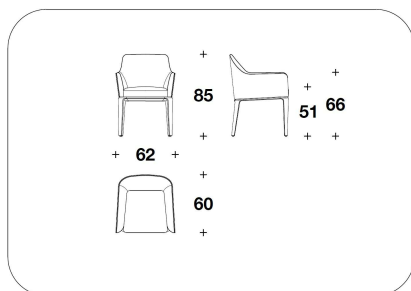

SPECIAL CUSTOMIZATION: Chestnut briar-root with glossy brushed finishing (price upon request)

OPTIONAL 4 Back with logo embroidery, not compatible with diamond quilted

SDB (A12)
SEDIA / CHAIR
55x60x85H. - H.S.51 cm
21 2/3x23 2/3x33 1/3H. - H.S.20 "

SDB (12)
SYCAMORE - LIQUIDAMBAR - BURR
WALNUT : SEDIA / CHAIR
55x60x85H. - H.S.51cm
21 2/3x23 2/3x33 1/3H. - H.S.20"

SDB (A12B)
SEDIA CON BRACCIOLI / CHAIR WITH
ARMRESTS
62x60x85H. - H.A.66 - H.S.51cm
24 1/3x23 2/3x33 1/3H. - H.A.26 -
H.S.20"

BENTLEY HOME
chairs
MORLEY

BENTLEY

HOME

SDB (12B)

SYCAMORE - LIQUIDAMBAR - BURR

WALNUT : SEDIA CON BRACCIOLI /

CHAIR WITH ARMRESTS

62x60x85H. - H.A.66 - H.S.51 cm

24 1/3x23 2/3x33 1/3H. - H.A.26 - H.S.20

"

Note