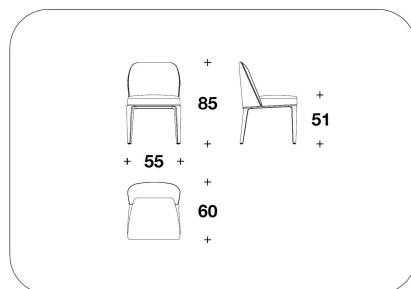

SPECIAL CUSTOMIZATION: Chestnut briar-root with glossy brushed finishing (price upon request)

OPTIONAL 4 Back with logo embroidery, not compatible with diamond quilted

SDB (A12)
SEDIA / CHAIR
55x60x85H. - H.S.51 cm
21 2/3x23 2/3x33 1/3H. - H.S.20 "

SDB (12)
SYCAMORE - LIQUIDAMBAR - BURR
WALNUT : SEDIA / CHAIR
55x60x85H. - H.S.51cm
21 2/3x23 2/3x33 1/3H. - H.S.20"

SDB (A12B)
SEDIA CON BRACCIOLI / CHAIR WITH
ARMRESTS
62x60x85H. - H.A.66 - H.S.51cm
24 1/3x23 2/3x33 1/3H. - H.A.26 -
H.S.20"

24 1/3x23 2/3x33 1/3H. - H.A.26 - H.S.20

"

Note