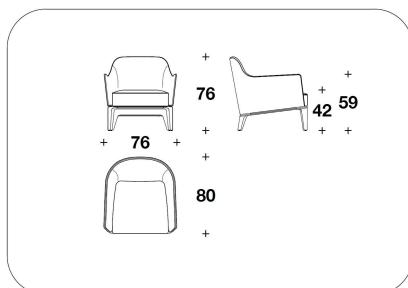

**COVER** Not removable fabric or leather (printed leather not included). Coordinated fabric or leather piping

**OPTIONAL 1-2** External (1) and/or internal back (2) frame with diamond quilted

**OPTIONAL 3** Wood veneered Burr Walnut briar-root, with glossy brushed finishing

POB (18)  
BERGERE : POLTRONA / ARMCHAIR  
76x80x76H. - H.S.42cm  
30x31 1/3x30H. - H.S.16 2/4"

POB (18R)  
BERGERE : POLTRONA / ARMCHAIR  
76x80x76H. - H.S.42cm  
30x31 1/3x30H. - H.S.16 2/4"