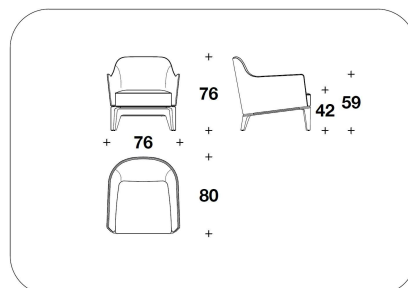

**COVER** Not removable fabric or leather (printed leather not included). Coordinated fabric or leather piping

**OPTIONAL 1-2** External (1) and/or internal back (2) frame with diamond quilted

**OPTIONAL 3** Wood veneered Burr Walnut briar-root, with glossy brushed finishing

POB (18)  
BERGERE : POLTRONA / ARMCHAIR  
76x80x76H. - H.S.42cm  
30x31 1/3x30H. - H.S.16 2/4"

POB (18R)  
BERGERE : POLTRONA / ARMCHAIR  
76x80x76H. - H.S.42cm  
30x31 1/3x30H. - H.S.16 2/4"