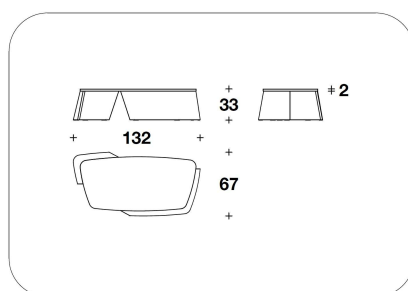

FRAME Curved wood with leather cover (printed leather not included)

CTB (21E)
SIDE TABLE
63x46x53H.cm
24 2/3x18x21H."

CTB (20E)
COFFEE TABLE
132x67x33H.cm
52x26 1/3x13H."

Note