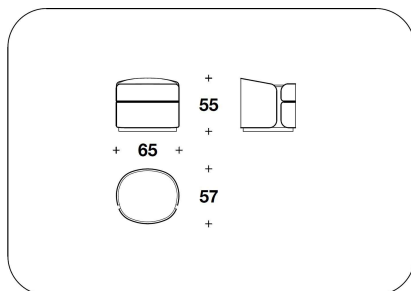

**DRAWER** Pull-out wooden drawer coordinated with the external frame, matt black lacquered inside and microfibre inner cover

**OPTIONAL** Perimetral aluminium profile with gun-metal grey finishing

**BENTLEY HOME**  
**night / bedside tables**  
**AMBLESIDE**

**BENTLEY**

HOME

BCM (8E) - BCM (8P)  
TAVOLO NOTTE / BEDSIDE TABLE  
65x57x55H.cm  
25 2/3x22 1/3x21 2/3H."

**Note**