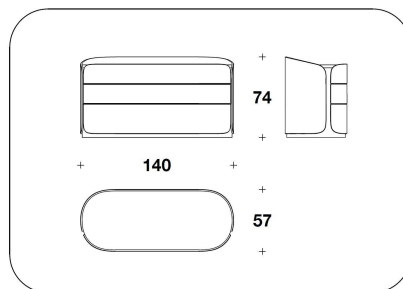

DRAWERS Pull-out wooden drawers veneered, coordinated with external frame. Matt black lacquered inside and microfibre inner cover

OPTIONAL Perimetral aluminium profile with gun-metal grey finishing

BENTLEY HOME
living / chest of drawers
AMBLESIDE

BENTLEY

HOME

BMB (17E) - BMB (17P)
"SETTIMINO" : CASSETTIERA / CHEST
OF DRAWERS
65x56x111H.cm
25 2/3x22x43 2/3H."

BMB (18E) - BMB (18P)
CASSETTIERA / CHEST OF DRAWERS
140x57x74H.cm
55x22 1/3x29H."

Note