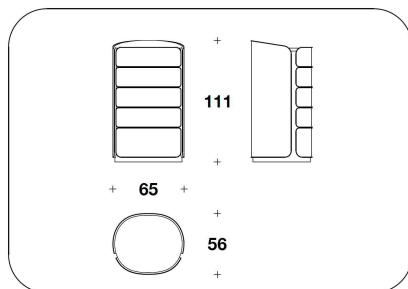

DRAWERS Pull-out wooden drawers veneered, coordinated with external frame. Matt black lacquered inside and microfibre inner cover

OPTIONAL Perimetral aluminium profile with gun-metal grey finishing

BENTLEY HOME
living / chest of drawers
AMBLESIDE

BENTLEY

HOME

BMB (17E) - BMB (17P)
"SETTIMINO" : CASSETTIERA / CHEST
OF DRAWERS
65x56x111H.cm
25 2/3x22x43 2/3H."

BMB (18E) - BMB (18P)
CASSETTIERA / CHEST OF DRAWERS
140x57x74H.cm
55x22 1/3x29H."

Note