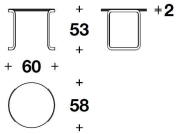

LYC (17V/1)
SIDE TABLE
60x58x53H. cm
23 2/3x23x21H. "

LYC (17E/1)
WOOD : SIDE TABLE
60x58x53H. cm
23 2/3x23x21H. "

LYC (17M/1)
MARBLE : SIDE TABLE
60x58x53H. cm
23 2/3x23x21H. "

LYC (17V/2)
COFFEE TABLE
90x88x43H. cm
35 1/3x34 2/3x17H. "