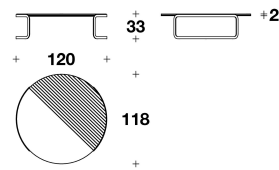

LYC (17V/1)
SIDE TABLE
60x58x53H. cm
23 2/3x23x21H. "

LYC (17E/1)
WOOD : SIDE TABLE
60x58x53H. cm
23 2/3x23x21H. "

LYC (17M/1)
MARBLE : SIDE TABLE
60x58x53H. cm
23 2/3x23x21H. "

LYC (17V/2)
COFFEE TABLE
90x88x43H. cm
35 1/3x34 2/3x17H. "

LYC (17E/2)
WOOD : COFFEE TABLE
90x88x43H. cm
35 1/3x34 2/3x17H. "

LYC (17M/2)
MARBLE : COFFEE TABLE
90x88x43H. cm
35 1/3x34 2/3x17H. "

LYC (17V/3)
COFFEE TABLE
120x118x33H. cm
47 1/3x46 1/3x13H. "

LYC (17E/3)
WOOD : COFFEE TABLE
120x118x33H. cm
47 1/3x46 1/3x13H. "

LYC (17M/3)
MARBLE : COFFEE TABLE
120x118x33H. cm
47 1/3x46 1/3x13H. "

Note