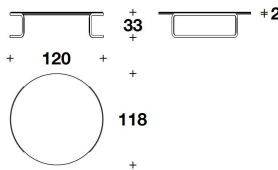

LYC (17V/1)
SIDE TABLE
60x58x53H. cm
23 2/3x23x21H. "

LYC (17E/1)
WOOD : SIDE TABLE
60x58x53H. cm
23 2/3x23x21H. "

LYC (17M/1)
MARBLE : SIDE TABLE
60x58x53H. cm
23 2/3x23x21H. "

LYC (17V/2)
COFFEE TABLE
90x88x43H. cm
35 1/3x34 2/3x17H. "

LYC (17E/2)
WOOD : COFFEE TABLE
90x88x43H. cm
35 1/3x34 2/3x17H. "

LYC (17M/2)
MARBLE : COFFEE TABLE
90x88x43H. cm
35 1/3x34 2/3x17H. "

LYC (17V/3)
COFFEE TABLE
120x118x33H. cm
47 1/3x46 1/3x13H. "

LYC (17E/3)
WOOD : COFFEE TABLE
120x118x33H. cm
47 1/3x46 1/3x13H. "

LYC (17M/3)
MARBLE : COFFEE TABLE
120x118x33H. cm
47 1/3x46 1/3x13H. "

Note