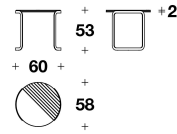

LYC (17V/1)
SIDE TABLE
60x58x53H. cm
23 2/3x23x21H. "

LYC (17E/1)
WOOD : SIDE TABLE
60x58x53H. cm
23 2/3x23x21H. "

LYC (17M/1)
MARBLE : SIDE TABLE
60x58x53H. cm
23 2/3x23x21H. "

LYC (17V/2)
COFFEE TABLE
90x88x43H. cm
35 1/3x34 2/3x17H. "