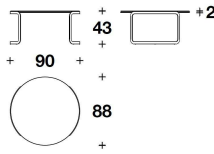

LYC (17V/1)
SIDE TABLE
60x58x53H. cm
23 2/3x23x21H. "

LYC (17E/1)
WOOD : SIDE TABLE
60x58x53H. cm
23 2/3x23x21H. "

LYC (17M/1)
MARBLE : SIDE TABLE
60x58x53H. cm
23 2/3x23x21H. "

LYC (17V/2)
COFFEE TABLE
90x88x43H. cm
35 1/3x34 2/3x17H. "

LYC (17E/2)
WOOD : COFFEE TABLE
90x88x43H. cm
35 1/3x34 2/3x17H. "

LYC (17M/2)
MARBLE : COFFEE TABLE
90x88x43H. cm
35 1/3x34 2/3x17H. "

LYC (17V/3)
COFFEE TABLE
120x118x33H. cm
47 1/3x46 1/3x13H. "

LYC (17E/3)
WOOD : COFFEE TABLE
120x118x33H. cm
47 1/3x46 1/3x13H. "

LYC (17M/3)
MARBLE : COFFEE TABLE
120x118x33H. cm
47 1/3x46 1/3x13H. "

Note