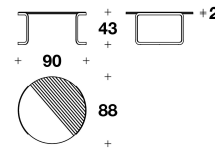

LYC (17V/1)
SIDE TABLE
60x58x53H. cm
23 2/3x23x21H. "

LYC (17E/1)
WOOD : SIDE TABLE
60x58x53H. cm
23 2/3x23x21H. "

LYC (17M/1)
MARBLE : SIDE TABLE
60x58x53H. cm
23 2/3x23x21H. "

LYC (17V/2)
COFFEE TABLE
90x88x43H. cm
35 1/3x34 2/3x17H. "

LYC (17E/2)
WOOD : COFFEE TABLE
90x88x43H. cm
35 1/3x34 2/3x17H. "

LYC (17M/2)
MARBLE : COFFEE TABLE
90x88x43H. cm
35 1/3x34 2/3x17H. "

LYC (17V/3)
COFFEE TABLE
120x118x33H. cm
47 1/3x46 1/3x13H. "

LYC (17E/3)
WOOD : COFFEE TABLE
120x118x33H. cm
47 1/3x46 1/3x13H. "

LYC (17M/3)
MARBLE : COFFEE TABLE
120x118x33H. cm
47 1/3x46 1/3x13H. "

Note