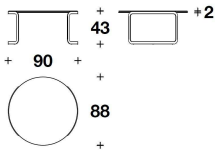

LYC (17V/1)
SIDE TABLE
60x58x53H. cm
23 2/3x23x21H. "

LYC (17E/1)
WOOD : SIDE TABLE
60x58x53H. cm
23 2/3x23x21H. "

LYC (17M/1)
MARBLE : SIDE TABLE
60x58x53H. cm
23 2/3x23x21H. "

LYC (17V/2)
COFFEE TABLE
90x88x43H. cm
35 1/3x34 2/3x17H. "