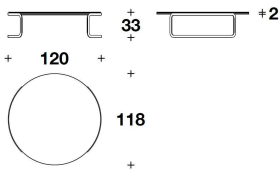

LYC (17V/1)
SIDE TABLE
60x58x53H. cm
23 2/3x23x21H. "

LYC (17E/1)
WOOD : SIDE TABLE
60x58x53H. cm
23 2/3x23x21H. "

LYC (17M/1)
MARBLE : SIDE TABLE
60x58x53H. cm
23 2/3x23x21H. "

LYC (17V/2)
COFFEE TABLE
90x88x43H. cm
35 1/3x34 2/3x17H. "

LYC (17E/2)
WOOD : COFFEE TABLE
90x88x43H. cm
35 1/3x34 2/3x17H. "

LYC (17M/2)
MARBLE : COFFEE TABLE
90x88x43H. cm
35 1/3x34 2/3x17H. "

LYC (17V/3)
COFFEE TABLE
120x118x33H. cm
47 1/3x46 1/3x13H. "

LYC (17E/3)
WOOD : COFFEE TABLE
120x118x33H. cm
47 1/3x46 1/3x13H. "

LYC (17M/3)
MARBLE : COFFEE TABLE
120x118x33H. cm
47 1/3x46 1/3x13H. "

Note