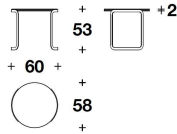

LYC (17V/1)
SIDE TABLE
60x58x53H. cm
23 2/3x23x21H. "

LYC (17E/1)
WOOD : SIDE TABLE
60x58x53H. cm
23 2/3x23x21H. "

LYC (17M/1)
MARBLE : SIDE TABLE
60x58x53H. cm
23 2/3x23x21H. "

LYC (17V/2)
COFFEE TABLE
90x88x43H. cm
35 1/3x34 2/3x17H. "