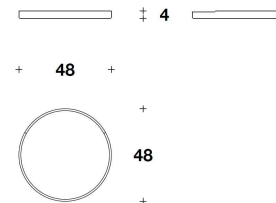

LL special logo engraved on marble top, with polished brass inlay

N.B. Each stone, being a natural product, is a one-of-a-kind piece and can therefore exhibit colour and structural differences

LVS (01)
VASSOIO / TRAY
Ø 28x2H.cm
Ø 11x13/16H."

LVS (02)
VASSOIO / TRAY
Ø 38x3H.cm
Ø 15x1 3/16H."

LVS (03)
VASSOIO / TRAY
Ø 48x4H.cm
Ø 19x1 9/16H."

Note