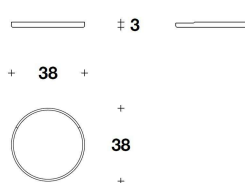

LL special logo engraved on marble top, with polished brass inlay

N.B. Each stone, being a natural product, is a one-of-a-kind piece and can therefore exhibit colour and structural differences

LVS (01)
VASSOIO / TRAY
Ø 28x2H.cm
Ø 11x13/16H."

LVS (02)
VASSOIO / TRAY
Ø 38x3H.cm
Ø 15x1 3/16H."

LVS (03)
VASSOIO / TRAY
Ø 48x4H.cm
Ø 19x1 9/16H."

Note