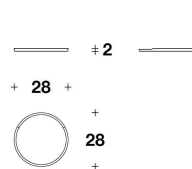

LL special logo engraved on marble top, with polished brass inlay

N.B. Each stone, being a natural product, is a one-of-a-kind piece and can therefore exhibit colour and structural differences

LVS (01)
VASSOIO / TRAY
Ø 28x2H.cm
Ø 11x13/16H."

LVS (02)
VASSOIO / TRAY
Ø 38x3H.cm
Ø 15x1 3/16H."

LVS (03)
VASSOIO / TRAY
Ø 48x4H.cm
Ø 19x1 9/16H."

Note