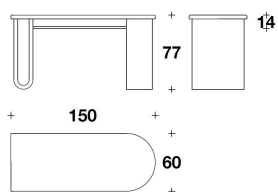

With the leather top, the optional **A leg** is always coordinated with the leather cover of the top

**A GAMBA / LEG A**

**TRUSSARDI CASA**  
**tables & desks**  
**PAPEL desk**

**TRUSSARDI**  
CASA

TTV (36E) - TTV (36P)  
SCRIVANIA / DESK  
150x60x77H. - THK.14cm  
59x23 2/3x30 1/3H. - THK.5 2/4"