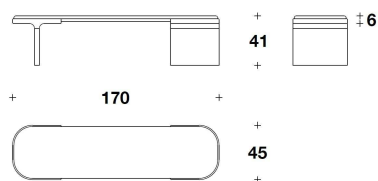

NLI (PAN)  
PANCA / BENCH  
170x45x41H.cm  
67x17 3/4x16 1/4H."

**Note**