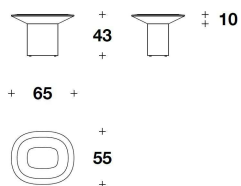

TRUSSARDI CASA
living / coffee & side tables
DISK

TRUSSARDI
CASA

CTT (35)
SMALL : COFFEE TABLE
65x55x43H. cm
25 2/3x21 2/3x17H. "

CTT (36)
MEDIUM : COFFEE TABLE
80x70x29H. cm
31 1/3x27 2/3x11 2/4H. "

CTT (37)
BIG : COFFEE TABLE
95x85x36H. cm
37 1/3x33 1/3x14 1/4H. "