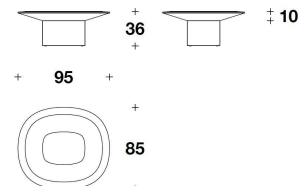

TRUSSARDI CASA
living / coffee & side tables
DISK

TRUSSARDI
CASA

CTT (35)
SMALL : COFFEE TABLE
65x55x43H. cm
25 2/3x21 2/3x17H. "

CTT (36)
MEDIUM : COFFEE TABLE
80x70x29H. cm
31 1/3x27 2/3x11 2/4H. "

CTT (37)
BIG : COFFEE TABLE
95x85x36H. cm
37 1/3x33 1/3x14 1/4H. "