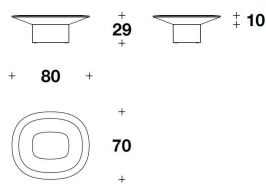

TRUSSARDI CASA
living / coffee & side tables
DISK

TRUSSARDI
CASA

CTT (35)
SMALL : COFFEE TABLE
65x55x43H. cm
25 2/3x21 2/3x17H. "

CTT (36)
MEDIUM : COFFEE TABLE
80x70x29H. cm
31 1/3x27 2/3x11 2/4H. "

CTT (37)
BIG : COFFEE TABLE
95x85x36H. cm
37 1/3x33 1/3x14 1/4H. "