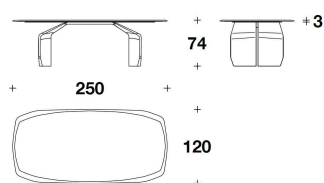

HOME

BTV (35E) - BTV (35EL) - BTV (35E/SCZ)
 - BTV (35EL/SCZ)
 ROUND : TAVOLO / TABLE
 Ø 180x74H. - THK.3cm
 Ø 71x29H. - THK.1 3/16"

BTV (35ME) - BTV (35ML) - BTV
 (35ME/SCZ) - BTV (35ML/SCZ)
 ROUND MARBLE : TONDO / TABLE
 Ø 180x74H. - THK.3cm
 Ø 71x29H. - THK.1 3/16"

BTV (36E) - BTV (36EL) - BTV (36E/SCZ)
 - BTV (36EL/SCZ)
 RECTANGULAR : TAVOLO / TABLE
 250x120x74H. - THK.3cm
 98 1/3x47 1/3x29H. - THK.1 3/16"

BTV (36ME) - BTV (36ML) - BTV
 (36ME/SCZ) - BTV (36ML/SCZ)
 RECTANGULAR MARBLE : TAVOLO /
 TABLE
 250x120x74H. - THK.3cm
 98 1/3x47 1/3x29H. - THK.1 3/16"

BTV (34E) - BTV (34EL) - BTV (34E/SCZ)
 - BTV (34EL/SCZ)
 RECTANGULAR : TAVOLO / TABLE
 300x120x74H. - THK.3cm
 118x47 1/3x29H. - THK.1 3/16"

BTV (34ME) - BTV (34ML) - BTV
 (34ME/SCZ) - BTV (34ML/SCZ)
 RECTANGULAR MARBLE : TAVOLO /
 TABLE
 300x120x74H. - THK.3cm
 118x47 1/3x29H. - THK.1 3/16"