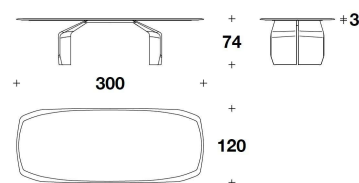

HOME

BTV (35E) - BTV (35EL) - BTV (35E/SCZ)
 - BTV (35EL/SCZ)
 ROUND : TAVOLO / TABLE
 Ø 180x74H. - THK.3cm
 Ø 71x29H. - THK.1 3/16"

BTV (35ME) - BTV (35ML) - BTV
 (35ME/SCZ) - BTV (35ML/SCZ)
 ROUND MARBLE : TONDO / TABLE
 Ø 180x74H. - THK.3cm
 Ø 71x29H. - THK.1 3/16"

BTV (36E) - BTV (36EL) - BTV (36E/SCZ)
 - BTV (36EL/SCZ)
 RECTANGULAR : TAVOLO / TABLE
 250x120x74H. - THK.3cm
 98 1/3x47 1/3x29H. - THK.1 3/16"

BTV (36ME) - BTV (36ML) - BTV
 (36ME/SCZ) - BTV (36ML/SCZ)
 RECTANGULAR MARBLE : TAVOLO /
 TABLE
 250x120x74H. - THK.3cm
 98 1/3x47 1/3x29H. - THK.1 3/16"

BTV (34E) - BTV (34EL) - BTV (34E/SCZ)
 - BTV (34EL/SCZ)
 RECTANGULAR : TAVOLO / TABLE
 300x120x74H. - THK.3cm
 118x47 1/3x29H. - THK.1 3/16"

BTV (34ME) - BTV (34ML) - BTV
 (34ME/SCZ) - BTV (34ML/SCZ)
 RECTANGULAR MARBLE : TAVOLO /
 TABLE
 300x120x74H. - THK.3cm
 118x47 1/3x29H. - THK.1 3/16"