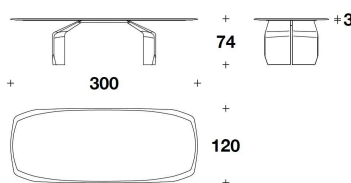

HOME

BTV (35E) - BTV (35EL) - BTV (35E/SCZ)
 - BTV (35EL/SCZ)
 ROUND : TAVOLO / TABLE
 Ø 180x74H. - THK.3cm
 Ø 71x29H. - THK.1 3/16"

BTV (35ME) - BTV (35ML) - BTV
 (35ME/SCZ) - BTV (35ML/SCZ)
 ROUND MARBLE : TONDO / TABLE
 Ø 180x74H. - THK.3cm
 Ø 71x29H. - THK.1 3/16"

BTV (36E) - BTV (36EL) - BTV (36E/SCZ)
 - BTV (36EL/SCZ)
 RECTANGULAR : TAVOLO / TABLE
 250x120x74H. - THK.3cm
 98 1/3x47 1/3x29H. - THK.1 3/16"

BTV (36ME) - BTV (36ML) - BTV
 (36ME/SCZ) - BTV (36ML/SCZ)
 RECTANGULAR MARBLE : TAVOLO /
 TABLE
 250x120x74H. - THK.3cm
 98 1/3x47 1/3x29H. - THK.1 3/16"

BTV (34E) - BTV (34EL) - BTV (34E/SCZ)
 - BTV (34EL/SCZ)
 RECTANGULAR : TAVOLO / TABLE
 300x120x74H. - THK.3cm
 118x47 1/3x29H. - THK.1 3/16"

BTV (34ME) - BTV (34ML) - BTV
 (34ME/SCZ) - BTV (34ML/SCZ)
 RECTANGULAR MARBLE : TAVOLO /
 TABLE
 300x120x74H. - THK.3cm
 118x47 1/3x29H. - THK.1 3/16"