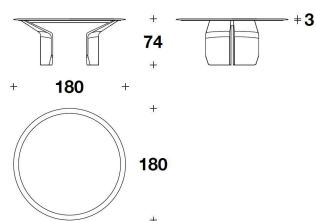

HOME

BTV (35E) - BTV (35EL) - BTV (35E/SCZ)
 - BTV (35EL/SCZ)
 ROUND : TAVOLO / TABLE
 Ø 180x74H. - THK.3cm
 Ø 71x29H. - THK.1 3/16"

BTV (35ME) - BTV (35ML) - BTV
 (35ME/SCZ) - BTV (35ML/SCZ)
 ROUND MARBLE : TONDO / TABLE
 Ø 180x74H. - THK.3cm
 Ø 71x29H. - THK.1 3/16"

BTV (36E) - BTV (36EL) - BTV (36E/SCZ)
 - BTV (36EL/SCZ)
 RECTANGULAR : TAVOLO / TABLE
 250x120x74H. - THK.3cm
 98 1/3x47 1/3x29H. - THK.1 3/16"

BTV (36ME) - BTV (36ML) - BTV
 (36ME/SCZ) - BTV (36ML/SCZ)
 RECTANGULAR MARBLE : TAVOLO /
 TABLE
 250x120x74H. - THK.3cm
 98 1/3x47 1/3x29H. - THK.1 3/16"

BTV (34E) - BTV (34EL) - BTV (34E/SCZ)
 - BTV (34EL/SCZ)
 RECTANGULAR : TAVOLO / TABLE
 300x120x74H. - THK.3cm
 118x47 1/3x29H. - THK.1 3/16"

BTV (34ME) - BTV (34ML) - BTV
 (34ME/SCZ) - BTV (34ML/SCZ)
 RECTANGULAR MARBLE : TAVOLO /
 TABLE
 300x120x74H. - THK.3cm
 118x47 1/3x29H. - THK.1 3/16"