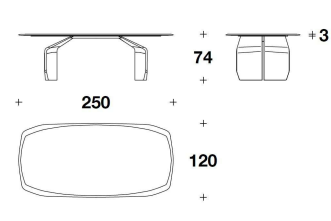

HOME

BTV (35E) - BTV (35EL) - BTV (35E/SCZ)
 - BTV (35EL/SCZ)
 ROUND : TAVOLO / TABLE
 Ø 180x74H. - THK.3cm
 Ø 71x29H. - THK.1 3/16"

BTV (35ME) - BTV (35ML) - BTV
 (35ME/SCZ) - BTV (35ML/SCZ)
 ROUND MARBLE : TONDO / TABLE
 Ø 180x74H. - THK.3cm
 Ø 71x29H. - THK.1 3/16"

BTV (36E) - BTV (36EL) - BTV (36E/SCZ)
 - BTV (36EL/SCZ)
 RECTANGULAR : TAVOLO / TABLE
 250x120x74H. - THK.3cm
 98 1/3x47 1/3x29H. - THK.1 3/16"

BTV (36ME) - BTV (36ML) - BTV
 (36ME/SCZ) - BTV (36ML/SCZ)
 RECTANGULAR MARBLE : TAVOLO /
 TABLE
 250x120x74H. - THK.3cm
 98 1/3x47 1/3x29H. - THK.1 3/16"