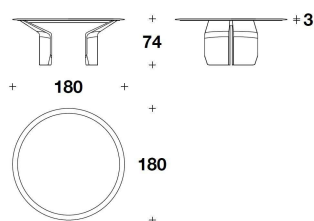

HOME

BTV (35E) - BTV (35EL) - BTV (35E/SCZ)
 - BTV (35EL/SCZ)
 ROUND : TAVOLO / TABLE
 Ø 180x74H. - THK.3cm
 Ø 71x29H. - THK.1 3/16"

BTV (35ME) - BTV (35ML) - BTV
 (35ME/SCZ) - BTV (35ML/SCZ)
 ROUND MARBLE : TONDO / TABLE
 Ø 180x74H. - THK.3cm
 Ø 71x29H. - THK.1 3/16"

BTV (36E) - BTV (36EL) - BTV (36E/SCZ)
 - BTV (36EL/SCZ)
 RECTANGULAR : TAVOLO / TABLE
 250x120x74H. - THK.3cm
 98 1/3x47 1/3x29H. - THK.1 3/16"

BTV (36ME) - BTV (36ML) - BTV
 (36ME/SCZ) - BTV (36ML/SCZ)
 RECTANGULAR MARBLE : TAVOLO /
 TABLE
 250x120x74H. - THK.3cm
 98 1/3x47 1/3x29H. - THK.1 3/16"

BTV (34E) - BTV (34EL) - BTV (34E/SCZ)
 - BTV (34EL/SCZ)
 RECTANGULAR : TAVOLO / TABLE
 300x120x74H. - THK.3cm
 118x47 1/3x29H. - THK.1 3/16"

BTV (34ME) - BTV (34ML) - BTV
 (34ME/SCZ) - BTV (34ML/SCZ)
 RECTANGULAR MARBLE : TAVOLO /
 TABLE
 300x120x74H. - THK.3cm
 118x47 1/3x29H. - THK.1 3/16"