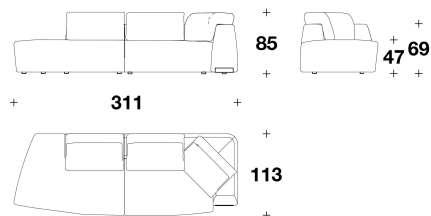

Note

EXAMPLES OF SECTIONAL SOFAS