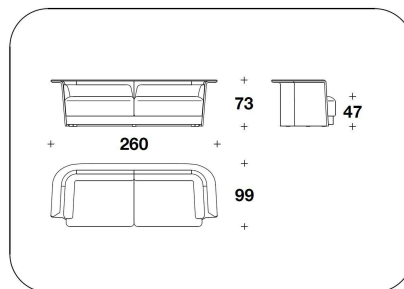

COVER Not removable fabric or leather cover. Seat cushions with removable cover

FEET Solid wood wengé stained

BENTLEY HOME
sofa & armchairs
BAYTON

BENTLEY

HOME

HOR (POL) - HOR (POL/SCZ)
POLTRONA / ARMCHAIR
93x78x73H.- H.A.73 - H.S.47cm
36 2/3x30 2/3x28 2/3H.- H.A.28 2/3 -
H.S.18 2/4"

HOR (D3) - HOR (D3/SCZ)
DIVANO 3 POSTI / 3 SEATER SOFA
260x99x73H.- H.A.73 - H.S.47cm
102 1/3x39x28 2/3H.- H.A.28 2/3 -
H.S.18 2/4"

HOR (D4) - HOR (D4/SCZ)
DIVANO 4 POSTI IN 2 ELEMENTI / 4
SEATER SOFA IN 2 ELEMENTS
300x99x73H.- H.A.73 - H.S.47cm
118x39x28 2/3H.- H.A.28 2/3 - H.S.18
2/4"