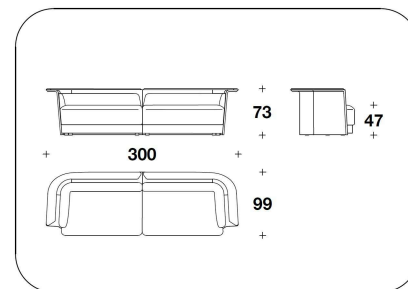

COVER Not removable fabric or leather cover. Seat cushions with removable cover

FEET Solid wood wengé stained

BENTLEY HOME
sofa & armchairs
BAYTON

BENTLEY

HOME

HOR (POL) - HOR (POL/SCZ)
POLTRONA / ARMCHAIR
93x78x73H.- H.A.73 - H.S.47cm
36 2/3x30 2/3x28 2/3H.- H.A.28 2/3 -
H.S.18 2/4"

HOR (D3) - HOR (D3/SCZ)
DIVANO 3 POSTI / 3 SEATER SOFA
260x99x73H.- H.A.73 - H.S.47cm
102 1/3x39x28 2/3H.- H.A.28 2/3 -
H.S.18 2/4"

HOR (D4) - HOR (D4/SCZ)
DIVANO 4 POSTI IN 2 ELEMENTI / 4
SEATER SOFA IN 2 ELEMENTS
300x99x73H.- H.A.73 - H.S.47cm
118x39x28 2/3H.- H.A.28 2/3 - H.S.18
2/4"