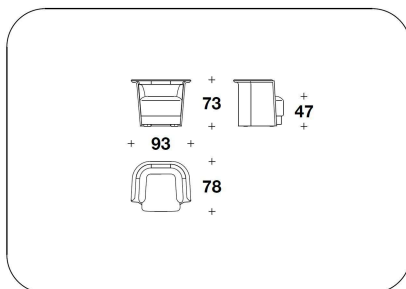

COVER Not removable fabric or leather cover. Seat cushions with removable cover

FEET Solid wood wengé stained

BENTLEY HOME
sofa & armchairs
BAYTON

BENTLEY

HOME

HOR (POL) - HOR (POL/SCZ)
POLTRONA / ARMCHAIR
93x78x73H.- H.A.73 - H.S.47cm
36 2/3x30 2/3x28 2/3H.- H.A.28 2/3 -
H.S.18 2/4"

HOR (D3) - HOR (D3/SCZ)
DIVANO 3 POSTI / 3 SEATER SOFA
260x99x73H.- H.A.73 - H.S.47cm
102 1/3x39x28 2/3H.- H.A.28 2/3 -
H.S.18 2/4"

HOR (D4) - HOR (D4/SCZ)
DIVANO 4 POSTI IN 2 ELEMENTI / 4
SEATER SOFA IN 2 ELEMENTS
300x99x73H.- H.A.73 - H.S.47cm
118x39x28 2/3H.- H.A.28 2/3 - H.S.18
2/4"