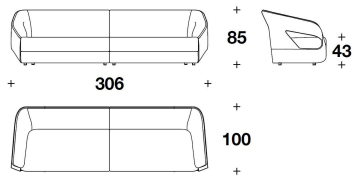

**FRAME** Wooden seat padded with Polyurethane and Fiberfill. Interwoven elastic bands

Inner backrest with steel and wood

**ARMS/BACK** Carbon fibre reinforced polymers BLUE ROYALE with glossy brushed finishing

**FEET** Aluminium with semi-glossy finishing

**BUGATTI HOME**  
**icon sofas & armchairs**  
**ROYALE sofa**

IRB (D4A)  
DIVANO 4 POSTI / 4 SEATER SOFA  
306x100x85H. - H.S.43 cm  
120 1/3x39 1/3x33 1/3H. - H.S.17 "

IRB (D4A)  
DIVANO 4 POSTI / 4 SEATER SOFA  
306x100x85H. - H.S.43 cm  
120 1/3x39 1/3x33 1/3H. - H.S.17 "

**Note**