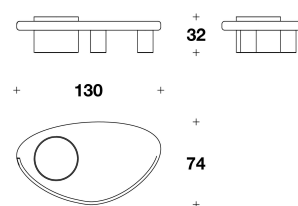

**TOP** Wood and composite material with special varnishing Light Grey Concrete

**TRUSSARDI CASA**  
living / coffee & side tables  
**LARRY**

**TRUSSARDI**  
CASA

CTT (26)  
ROUND : COFFEE TABLE  
Ø 70x32H.cm  
Ø 27 2/3x12 2/4H."

CTT (27)  
MEDIUM : COFFEE TABLE  
80x58x18H.cm  
31 1/3x23x7H."

CTT (28)  
BIG : COFFEE TABLE  
130x74x32H.cm  
51 1/3x29x12 2/4H."

**Note**