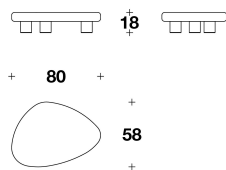

**TOP** Wood and composite material with special varnishing Light Grey Concrete

**TRUSSARDI CASA**  
living / coffee & side tables  
**LARRY**

**TRUSSARDI**  
CASA

CTT (26)  
ROUND : COFFEE TABLE  
Ø 70x32H.cm  
Ø 27 2/3x12 2/4H."

CTT (27)  
MEDIUM : COFFEE TABLE  
80x58x18H.cm  
31 1/3x23x7H."

CTT (28)  
BIG : COFFEE TABLE  
130x74x32H.cm  
51 1/3x29x12 2/4H."

**Note**