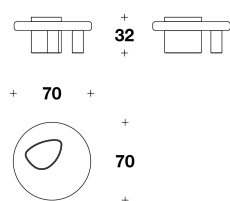

**TOP** Wood and composite material with special varnishing Light Grey Concrete

**TRUSSARDI CASA**  
living / coffee & side tables  
**LARRY**

**TRUSSARDI**  
CASA

CTT (26)  
ROUND : COFFEE TABLE  
Ø 70x32H.cm  
Ø 27 2/3x12 2/4H."

CTT (27)  
MEDIUM : COFFEE TABLE  
80x58x18H.cm  
31 1/3x23x7H."

CTT (28)  
BIG : COFFEE TABLE  
130x74x32H.cm  
51 1/3x29x12 2/4H."

**Note**