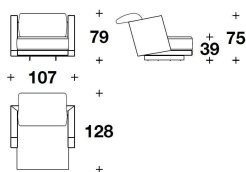

FRAME Wood padded with Polyurethane and Fiberfill, seat with interwoven elastic bands

SEAT CUSHION Polyurethane, Fiberfill and feather

BACK CUSHION Shaped Polyurethane and Fiberfill

COVER Not removable fabric or leather cover. Back cushions with removable cover

FEET Steel with Night Sun finishing

OPTIONAL CUSHION 70x70 back cushion with removable cover

LUXENCE LUXURY LIVING
Seido sofas & armchairs
VOLO sofa

VLO (POL1)
POLTRONA / ARMCHAIR
107x128x79H. - H.S.39cm
42x50 1/3x31H. - H.S.15 1/4"

VLO (D3)
DIVANO 3 POSTI / 3 SEATER SOFA
192x128x79H. - H.S.39cm
75 2/3x50 1/3x31H. - H.S.15 1/4"

VLO (D4)
DIVANO 4 POSTI / 4 SEATER SOFA
277x128x79H. - H.S.39cm
109x50 1/3x31H. - H.S.15 1/4"

VLO (/CUS)
OPTIONAL : CUSCINO / CUSHION
70x70cm
27 2/3x27 2/3"