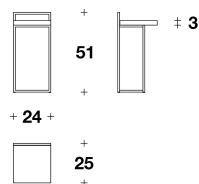

LUXENCE LUXURY LIVING
Seido sofas & armchairs
MILLE

MLE (CL)
CHAISE LONGUE
209x70x46H.cm
82 1/3x27 2/3x18H."

LYC (38)
LEGGIO / BOOKREST
24x25x51H.cm
9 2/4x9 3/4x20H."

Note