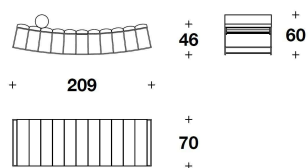

HEADREST ROLL Polyurethane and Fiberfill

COVER Not removable fabric or leather cover. Roll with removable cover

BOOKREST

FRAME Steel with Night Sun finishing

Wooden top veneered Erable Fusion Green with matt finishing

LUXENCE LUXURY LIVING
Seido sofas & armchairs
MILLE

MLE (CL)
CHAISE LONGUE
209x70x46H.cm
82 1/3x27 2/3x18H."

LYC (38)
LEGGIO / BOOKREST
24x25x51H.cm
9 2/4x9 3/4x20H."

Note