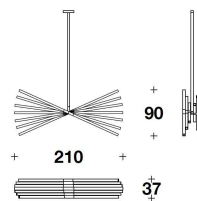

LLL (60)  
SOSPENSIONE / SUSPENSION  
210x37x5H.cm  
82 2/3x14 2/4x1 15/16H."