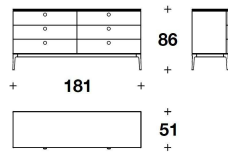

**VERSACE**  
HOME

VMB (12)  
CASSETTIERA / CHEST OF DRAWER  
181x51x86H.cm  
71 1/3x20x34H."

**Note**