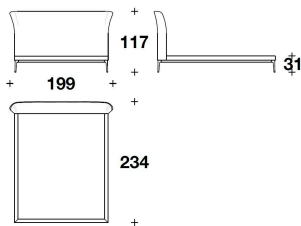

BED BASE Beech wooden slats

COVER Not removable fabric or leather. Fabric piping on front headboard covered in fabric, microfibre piping on front headboard covered in velvet, leather piping on front headboard covered in leather. Back headboard covered in fabric coordinated with the front, or in lining for version with front headboard covered in leather

VERSACE HOME
night / beds
STILETTO

HEE (LE1)
 LETTO PER MATERASSO / BED FOR
 MATTRESS
 165x200 - 199x234x117H. - H.B.31cm
 65x78 2/3 - 78 1/3x92x46H. - H.B.12 1/4"

HEE (LE2)
 LETTO PER MATERASSO / BED FOR
 MATTRESS
 185x200 - 219x234x117H. - H.B.31cm
 73x78 2/3 - 86 1/3x92x46H. - H.B.12 1/4"

HEE (LE7)
 LETTO PER MATERASSO / BED FOR
 MATTRESS
 200x200 - 234x234x117H. - H.B.31cm
 78 2/3x78 2/3 - 92x92x46H. - H.B.12 1/4"

Note