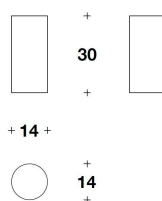

VSC (01)  
SMALL : CONTENITORE / STORAGE  
TIN  
Ø 13x13H.cm  
Ø 5x5H."

VSC (02)  
MEDIUM : CONTENITORE / STORAGE  
TIN  
Ø 14x30H.cm  
Ø 5 2/4x11 3/4H."

VSC (03)  
BIG : CONTENITORE / STORAGE  
TIN  
Ø 18x20H.cm  
Ø 7x7 3/4H."