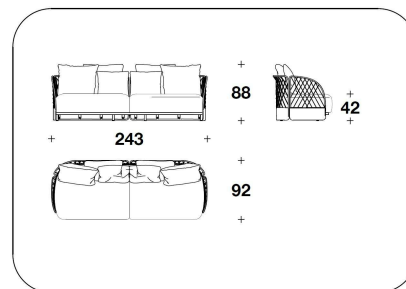

OPTIONAL Logo embroidery only available on 50x50 back cushions

OPTIONAL ROLL Printed Bentley logo

BENTLEY HOME
outdoor sofa & armchairs
SOLSTICE

BENTLEY

HOME

DBO (POL) - DBO (POLC)
 POLTRONA / ARMCHAIR
 82x92x88H. – H.S.42cm
 32 1/3x36 1/3x34 2/3H. – H.S.16 2/4"

DBO (LS) - DBO (LSC)
 LOVESEAT
 135x133x88H. – H.S.42cm
 53x52 1/3x34 2/3H. – H.S.16 2/4"

DBO (D3) - BDO (D3C)
 DIVANO 3 POSTI / 3 SEATER SOFA
 243x92x88H. – H.S.42cm
 95 2/3x36 1/3x34 2/3H. – H.S.16 2/4"

DBO (LET) - DBO (LETC)
 LETTINO / SUNBED
 85x205x46H. – H.S.31cm
 33 1/3x80 2/3x18H. – H.S.12 1/4"

BPU (06) - BPU (06C)
 POUF / OTTOMAN
 Ø 45x50H.cm
 Ø 17 3/4x19 3/4H."

BPU (07) - BPU (07C)
 BIG : POUF / OTTOMAN
 Ø 100x36H.cm
 Ø 39 1/3x14 1/4H."