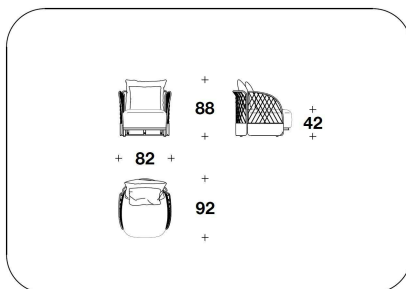

OPTIONAL Logo embroidery only available on 50x50 back cushions

OPTIONAL ROLL Printed Bentley logo

BENTLEY HOME
outdoor sofa & armchairs
SOLSTICE

BENTLEY

HOME

DBO (POL) - DBO (POLC)
 POLTRONA / ARMCHAIR
 82x92x88H. – H.S.42cm
 32 1/3x36 1/3x34 2/3H. – H.S.16 2/4"

DBO (LS) - DBO (LSC)
 LOVESEAT
 135x133x88H. – H.S.42cm
 53x52 1/3x34 2/3H. – H.S.16 2/4"

DBO (D3) - BDO (D3C)
 DIVANO 3 POSTI / 3 SEATER SOFA
 243x92x88H. – H.S.42cm
 95 2/3x36 1/3x34 2/3H. – H.S.16 2/4"

DBO (LET) - DBO (LETC)
 LETTINO / SUNBED
 85x205x46H. – H.S.31cm
 33 1/3x80 2/3x18H. – H.S.12 1/4"

BPU (06) - BPU (06C)
 POUF / OTTOMAN
 Ø 45x50H.cm
 Ø 17 3/4x19 3/4H."

BPU (07) - BPU (07C)
 BIG : POUF / OTTOMAN
 Ø 100x36H.cm
 Ø 39 1/3x14 1/4H."