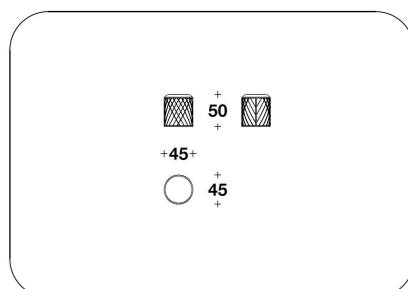

OPTIONAL Logo embroidery only available on 50x50 back cushions

OPTIONAL ROLL Printed Bentley logo

BENTLEY HOME
outdoor sofa & armchairs
SOLSTICE

BENTLEY

HOME

DBO (POL) - DBO (POLC)
 POLTRONA / ARMCHAIR
 82x92x88H. – H.S.42cm
 32 1/3x36 1/3x34 2/3H. – H.S.16 2/4"

DBO (LS) - DBO (LSC)
 LOVESEAT
 135x133x88H. – H.S.42cm
 53x52 1/3x34 2/3H. – H.S.16 2/4"

DBO (D3) - BDO (D3C)
 DIVANO 3 POSTI / 3 SEATER SOFA
 243x92x88H. – H.S.42cm
 95 2/3x36 1/3x34 2/3H. – H.S.16 2/4"

DBO (LET) - DBO (LETC)
 LETTINO / SUNBED
 85x205x46H. – H.S.31cm
 33 1/3x80 2/3x18H. – H.S.12 1/4"

BPU (06) - BPU (06C)
 POUF / OTTOMAN
 Ø 45x50H.cm
 Ø 17 3/4x19 3/4H."

BPU (07) - BPU (07C)
 BIG : POUF / OTTOMAN
 Ø 100x36H.cm
 Ø 39 1/3x14 1/4H."