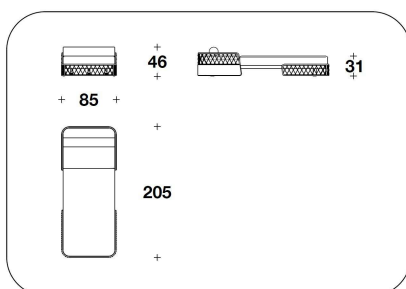

OPTIONAL Logo embroidery only available on 50x50 back cushions

OPTIONAL ROLL Printed Bentley logo

BENTLEY HOME
outdoor sofa & armchairs
SOLSTICE

BENTLEY

HOME

DBO (POL) - DBO (POLC)
 POLTRONA / ARMCHAIR
 82x92x88H. – H.S.42cm
 32 1/3x36 1/3x34 2/3H. – H.S.16 2/4"

DBO (LS) - DBO (LSC)
 LOVESEAT
 135x133x88H. – H.S.42cm
 53x52 1/3x34 2/3H. – H.S.16 2/4"

DBO (D3) - BDO (D3C)
 DIVANO 3 POSTI / 3 SEATER SOFA
 243x92x88H. – H.S.42cm
 95 2/3x36 1/3x34 2/3H. – H.S.16 2/4"

DBO (LET) - DBO (LETC)
 LETTINO / SUNBED
 85x205x46H. – H.S.31cm
 33 1/3x80 2/3x18H. – H.S.12 1/4"

BPU (06) - BPU (06C)
 POUF / OTTOMAN
 Ø 45x50H.cm
 Ø 17 3/4x19 3/4H."

BPU (07) - BPU (07C)
 BIG : POUF / OTTOMAN
 Ø 100x36H.cm
 Ø 39 1/3x14 1/4H."