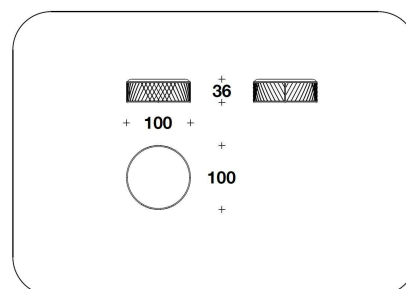

DBO (LS) - DBO (LSC)
 LOVESEAT
 135x133x88H. – H.S.42cm
 53x52 1/3x34 2/3H. – H.S.16 2/4"

DBO (D3) - BDO (D3C)
 DIVANO 3 POSTI / 3 SEATER SOFA
 243x92x88H. – H.S.42cm
 95 2/3x36 1/3x34 2/3H. – H.S.16 2/4"

DBO (LET) - DBO (LETC)
 LETTINO / SUNBED
 85x205x46H. – H.S.31cm
 33 1/3x80 2/3x18H. – H.S.12 1/4"

BPU (06) - BPU (06C)
 POUF / OTTOMAN
 Ø 45x50H.cm
 Ø 17 3/4x19 3/4H."

BPU (07) - BPU (07C)
 BIG : POUF / OTTOMAN
 Ø 100x36H.cm
 Ø 39 1/3x14 1/4H."