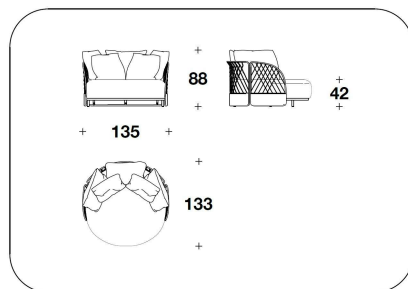

OPTIONAL Logo embroidery only available on 50x50 back cushions

OPTIONAL ROLL Printed Bentley logo

BENTLEY HOME
outdoor sofa & armchairs
SOLSTICE

BENTLEY

HOME

DBO (POL) - DBO (POLC)
 POLTRONA / ARMCHAIR
 82x92x88H. – H.S.42cm
 32 1/3x36 1/3x34 2/3H. – H.S.16 2/4"

DBO (LS) - DBO (LSC)
 LOVESEAT
 135x133x88H. – H.S.42cm
 53x52 1/3x34 2/3H. – H.S.16 2/4"

DBO (D3) - BDO (D3C)
 DIVANO 3 POSTI / 3 SEATER SOFA
 243x92x88H. – H.S.42cm
 95 2/3x36 1/3x34 2/3H. – H.S.16 2/4"

DBO (LET) - DBO (LETC)
 LETTINO / SUNBED
 85x205x46H. – H.S.31cm
 33 1/3x80 2/3x18H. – H.S.12 1/4"

BPU (06) - BPU (06C)
 POUF / OTTOMAN
 Ø 45x50H.cm
 Ø 17 3/4x19 3/4H."

BPU (07) - BPU (07C)
 BIG : POUF / OTTOMAN
 Ø 100x36H.cm
 Ø 39 1/3x14 1/4H."