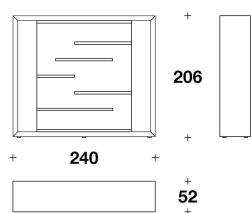

FEET Black ABS

DOLCE & GABBANA CASA
bookshelves
POLIFEMO

DOLCE & GABBANA
CASA

MBD (07)
LIBRERIA / BOOKSHELF
240x52x206H.cm
94 1/3x20 1/3x81H."

Note