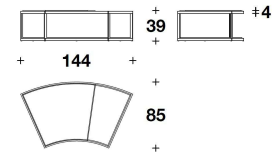

- in transparent laminated bevelled glass in bronze colour, coordinated with the bronze top

- in marble, coordinated with marble top

- in veneered wood, coordinated with the veneered wooden top

LYC (KIMS5) - LYC (KIMT19) - LYC (KIMT20) - LYC (KIMT21) - LYC (KIMT23) - LYC (KIMT24) - LYC (KIMT25)
COFFEE TABLE
100x50x25H. cm
39 1/3x19 3/4x9 3/4H. "

LYC (KIMS5) - LYC (KIMT19) - LYC (KIMT20) - LYC (KIMT21) - LYC (KIMT23) - LYC (KIMT24) - LYC (KIMT25)
COFFEE TABLE
100x50x25H. cm
39 1/3x19 3/4x9 3/4H. "

LYC (KIMS4) - LYC (KIMT15) - LYC (KIMT16) - LYC (KIMT17) - LYC (KIMT18) - LYC (KIMT26) - LYC (KIMT27) - LYC (KIMT28) - LYC (KIMT29) - LYC (KIMT30) - LYC (KIMT31) - LYC (KIMT32) - LYC (KIMT33)
COFFEE TABLE
100x100x25H. cm
39 1/3x39 1/3x9 3/4H. "

LUXENCE LUXURY LIVING
coffee-side tables
MANHATTAN

LYC (KIMS4) - LYC (KIMT15) - LYC (KIMT16) - LYC (KIMT17) - LYC (KIMT18) - LYC (KIMT26) - LYC (KIMT27) - LYC (KIMT28) - LYC (KIMT29) - LYC (KIMT30) - LYC (KIMT31) - LYC (KIMT32) - LYC (KIMT33)
 COFFEE TABLE
 100x100x25H. cm
 39 1/3x39 1/3x9 3/4H. "

LYC (KIMS6) - LYC (KIMT34) - LYC (KIMT35) - LYC (KIMT36) - LYC (KIMT37) - LYC (KIMT38) - LYC (KIMT39)
 COFFEE TABLE
 60x45x51H. cm
 23 2/3x17 3/4x20H. "

LYC (KIMS6) - LYC (KIMT34) - LYC (KIMT35) - LYC (KIMT36) - LYC (KIMT37) - LYC (KIMT38) - LYC (KIMT39)
 COFFEE TABLE
 60x45x51H. cm
 23 2/3x17 3/4x20H. "