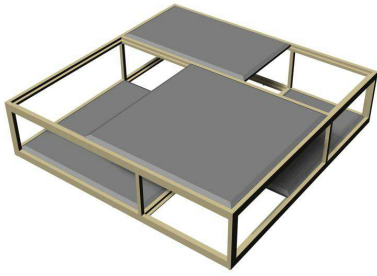

LUXENCE LUXURY LIVING
coffee-side tables
MANHATTAN

LYC (KIMS4) - LYC (KIMT15) - LYC (KIMT16) - LYC (KIMT17) - LYC (KIMT18) - LYC (KIMT26) - LYC (KIMT27) - LYC (KIMT28) - LYC (KIMT29) - LYC (KIMT30) - LYC (KIMT31) - LYC (KIMT32) - LYC (KIMT33)
COFFEE TABLE
100x100x25H. cm
39 1/3x39 1/3x9 3/4H. "

LYC (KIMS6) - LYC (KIMT34) - LYC (KIMT35) - LYC (KIMT36) - LYC (KIMT37) - LYC (KIMT38) - LYC (KIMT39)
COFFEE TABLE
60x45x51H. cm
23 2/3x17 3/4x20H. "