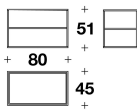

- in transparent laminated bevelled glass in bronze colour, coordinated with the bronze top

- in marble, coordinated with marble top

- in veneered wood, coordinated with the veneered wooden top

LYC (KIMS5) - LYC (KIMT19) - LYC (KIMT20) - LYC (KIMT21) - LYC (KIMT23) - LYC (KIMT24) - LYC (KIMT25)
COFFEE TABLE
100x50x25H. cm
39 1/3x19 3/4x9 3/4H. "

LYC (KIMS5) - LYC (KIMT19) - LYC (KIMT20) - LYC (KIMT21) - LYC (KIMT23) - LYC (KIMT24) - LYC (KIMT25)
COFFEE TABLE
100x50x25H. cm
39 1/3x19 3/4x9 3/4H. "

LYC (KIMS4) - LYC (KIMT15) - LYC (KIMT16) - LYC (KIMT17) - LYC (KIMT18) - LYC (KIMT26) - LYC (KIMT27) - LYC (KIMT28) - LYC (KIMT29) - LYC (KIMT30) - LYC (KIMT31) - LYC (KIMT32) - LYC (KIMT33)
COFFEE TABLE
100x100x25H. cm
39 1/3x39 1/3x9 3/4H. "

LUXENCE LUXURY LIVING
coffee-side tables
MANHATTAN

LYC (KIMS4) - LYC (KIMT15) - LYC (KIMT16) - LYC (KIMT17) - LYC (KIMT18) - LYC (KIMT26) - LYC (KIMT27) - LYC (KIMT28) - LYC (KIMT29) - LYC (KIMT30) - LYC (KIMT31) - LYC (KIMT32) - LYC (KIMT33)
 COFFEE TABLE
 100x100x25H. cm
 39 1/3x39 1/3x9 3/4H. "

LYC (KIMS6) - LYC (KIMT34) - LYC (KIMT35) - LYC (KIMT36) - LYC (KIMT37) - LYC (KIMT38) - LYC (KIMT39)
 COFFEE TABLE
 60x45x51H. cm
 23 2/3x17 3/4x20H. "

LYC (KIMS6) - LYC (KIMT34) - LYC (KIMT35) - LYC (KIMT36) - LYC (KIMT37) - LYC (KIMT38) - LYC (KIMT39)
 COFFEE TABLE
 60x45x51H. cm
 23 2/3x17 3/4x20H. "