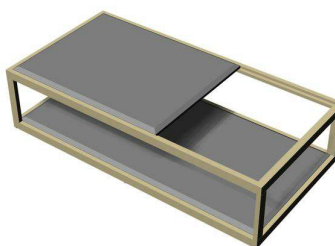

N.B. Each stone, being a natural product, is a one-of-a-kind piece and can therefore exhibit colour and structural differences

OPTIONAL 1 Optional small half-moon upper or lower shelf, (only for side table Ø 60) available in the following versions:

- in transparent laminated bevelled glass in bronze colour, coordinated with the bronze top

- in marble, coordinated with marble top

- in veneered wood, coordinated with the veneered wooden top

OPTIONAL 2 Optional small half-moon upper or lower shelf (only for side table Ø 120), available in the following versions:

- in transparent laminated bevelled glass in bronze colour, coordinated with the bronze top

- in marble, coordinated with marble top

- in veneered wood, coordinated with the veneered wooden top

LYC (KIMS5) - LYC (KIMT19) - LYC (KIMT20) - LYC (KIMT21) - LYC (KIMT23) - LYC (KIMT24) - LYC (KIMT25)
COFFEE TABLE
100x50x25H. cm
39 1/3x19 3/4x9 3/4H. "

LYC (KIMS5) - LYC (KIMT19) - LYC (KIMT20) - LYC (KIMT21) - LYC (KIMT23) - LYC (KIMT24) - LYC (KIMT25)
COFFEE TABLE
100x50x25H. cm
39 1/3x19 3/4x9 3/4H. "

LYC (KIMS4) - LYC (KIMT15) - LYC (KIMT16) - LYC (KIMT17) - LYC (KIMT18) - LYC (KIMT26) - LYC (KIMT27) - LYC (KIMT28) - LYC (KIMT29) - LYC (KIMT30) - LYC (KIMT31) - LYC (KIMT32) - LYC (KIMT33)
COFFEE TABLE
100x100x25H. cm
39 1/3x39 1/3x9 3/4H. "