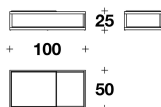

- in transparent laminated bevelled glass in bronze colour, coordinated with the bronze top

- in marble, coordinated with marble top

- in veneered wood, coordinated with the veneered wooden top

OPTIONAL 2 Optional small half-moon upper or lower shelf (only for side table Ø 120), available in the following versions:

- in transparent laminated bevelled glass in bronze colour, coordinated with the bronze top

- in marble, coordinated with marble top

- in veneered wood, coordinated with the veneered wooden top

LYC (KIMS5) - LYC (KIMT19) - LYC (KIMT20) - LYC (KIMT21) - LYC (KIMT23) - LYC (KIMT24) - LYC (KIMT25)
COFFEE TABLE
100x50x25H. cm
39 1/3x19 3/4x9 3/4H. "