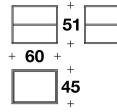

- in transparent laminated bevelled glass in bronze colour, coordinated with the bronze top

- in marble, coordinated with marble top

- in veneered wood, coordinated with the veneered wooden top

OPTIONAL 2 Optional small half-moon upper or lower shelf (only for side table Ø 120), available in the following versions:

- in transparent laminated bevelled glass in bronze colour, coordinated with the bronze top

- in marble, coordinated with marble top

- in veneered wood, coordinated with the veneered wooden top

LYC (KIMS5) - LYC (KIMT19) - LYC (KIMT20) - LYC (KIMT21) - LYC (KIMT23) - LYC (KIMT24) - LYC (KIMT25)
COFFEE TABLE
100x50x25H. cm
39 1/3x19 3/4x9 3/4H. "

LYC (KIMS5) - LYC (KIMT19) - LYC (KIMT20) - LYC (KIMT21) - LYC (KIMT23) - LYC (KIMT24) - LYC (KIMT25)
COFFEE TABLE
100x50x25H. cm
39 1/3x19 3/4x9 3/4H. "

LYC (KIMS4) - LYC (KIMT15) - LYC (KIMT16) - LYC (KIMT17) - LYC (KIMT18) - LYC (KIMT26) - LYC (KIMT27) - LYC (KIMT28) - LYC (KIMT29) - LYC (KIMT30) - LYC (KIMT31) - LYC (KIMT32) - LYC (KIMT33)
COFFEE TABLE
100x100x25H. cm
39 1/3x39 1/3x9 3/4H. "

LUXENCE LUXURY LIVING
coffee-side tables
MANHATTAN

LYC (KIMS4) - LYC (KIMT15) - LYC (KIMT16) - LYC (KIMT17) - LYC (KIMT18) - LYC (KIMT26) - LYC (KIMT27) - LYC (KIMT28) - LYC (KIMT29) - LYC (KIMT30) - LYC (KIMT31) - LYC (KIMT32) - LYC (KIMT33)
 COFFEE TABLE
 100x100x25H. cm
 39 1/3x39 1/3x9 3/4H. "