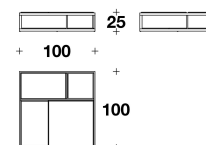

- in transparent laminated bevelled glass in bronze colour, coordinated with the bronze top

- in marble, coordinated with marble top

- in veneered wood, coordinated with the veneered wooden top

OPTIONAL 2 Optional small half-moon upper or lower shelf (only for side table Ø 120), available in the following versions:

- in transparent laminated bevelled glass in bronze colour, coordinated with the bronze top

- in marble, coordinated with marble top

- in veneered wood, coordinated with the veneered wooden top

LYC (KIMS5) - LYC (KIMT19) - LYC (KIMT20) - LYC (KIMT21) - LYC (KIMT23) - LYC (KIMT24) - LYC (KIMT25)
COFFEE TABLE
100x50x25H. cm
39 1/3x19 3/4x9 3/4H. "