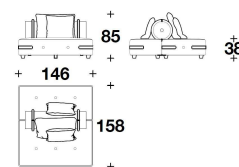

DOLCE & GABBANA CASA
sofas & armchairs
GARDENIA

CDG (64/SCH4) - CDG (70/SCH3) -
CDG (70/SCH4)
CUSCINO SCHIENALE / BACK
CUSHION
64x64 - 70x70 cm
25 1/3x25 1/3 - 27 2/3x27 2/3 "

CDG (50/3) - CDG (50/4)
CUSCINO DECORATIVO /
DECORATIVE CUSHION
50x50 cm
19 3/4x19 3/4 "

GRD (ECG)
ELEMENTO TWIN SET / TWIN SET
ELEMENT
146x158x85H. - H.S.38 cm
57 1/3x62 1/3x33 1/3H. - H.S.15 "