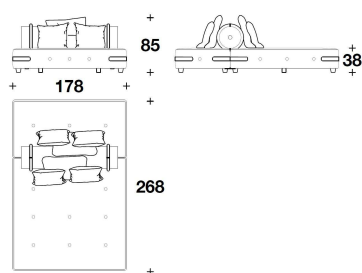

CDG (50/3) - CDG (50/4)  
 CUSCINO DECORATIVO /  
 DECORATIVE CUSHION  
 50x50 cm  
 19 3/4x19 3/4 "

GRD (ECG)  
 ELEMENTO TWIN SET / TWIN SET  
 ELEMENT  
 146x158x85H. - H.S.38 cm  
 57 1/3x62 1/3x33 1/3H. - H.S.15 "

GRD (IS)  
 ISOLA / ISLAND  
 178x268x85H. - H.S.38 cm  
 70x105 2/3x33 1/3H. - H.S.15 "

GRD (ECC)  
 ELEMENTO CURVO / CURVED  
 ELEMENT  
 232x168x85H. - H.S.38 cm  
 91 1/3x66x33 1/3H. - H.S.15 "

**Note**