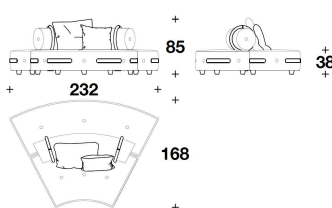

CDG (50/3) - CDG (50/4)  
 CUSCINO DECORATIVO /  
 DECORATIVE CUSHION  
 50x50 cm  
 19 3/4x19 3/4 "

GRD (ECG)  
 ELEMENTO TWIN SET / TWIN SET  
 ELEMENT  
 146x158x85H. - H.S.38 cm  
 57 1/3x62 1/3x33 1/3H. - H.S.15 "

GRD (IS)  
 ISOLA / ISLAND  
 178x268x85H. - H.S.38 cm  
 70x105 2/3x33 1/3H. - H.S.15 "

GRD (ECC)  
 ELEMENTO CURVO / CURVED  
 ELEMENT  
 232x168x85H. - H.S.38 cm  
 91 1/3x66x33 1/3H. - H.S.15 "

**Note**