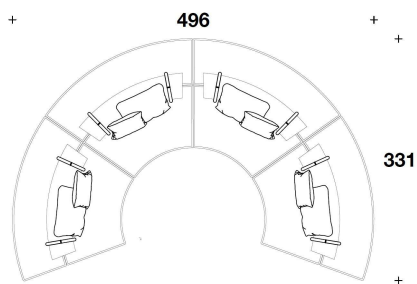

Note

EXAMPLE OF SECTIONAL SOFA

GRD (ECC) + GRD (ECC) + GRD (ECC) + GRD (ECC)