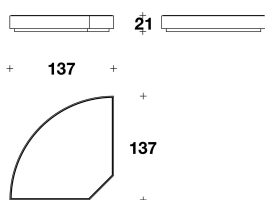

LYC (25)  
 RECTANGULAR : COFFEE TABLE  
 105x41x21H. cm  
 41 1/3x16 1/4x8 1/4H. "

LYC (26)  
 RECTANGULAR : COFFEE TABLE  
 136x41x21H.cm  
 53 2/3x16 1/4x8 1/4H."

LYC (24)  
 SQUARE : COFFEE TABLE  
 105x105x21H. cm  
 41 1/3x41 1/3x8 1/4H. "

LYC (23)  
 CURVED : COFFEE TABLE  
 137x137x21H. cm  
 54x54x8 1/4H. "

**Note**