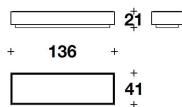

LYC (25)  
 RECTANGULAR : COFFEE TABLE  
 105x41x21H. cm  
 41 1/3x16 1/4x8 1/4H. "

LYC (26)  
 RECTANGULAR : COFFEE TABLE  
 136x41x21H.cm  
 53 2/3x16 1/4x8 1/4H."

LYC (24)  
 SQUARE : COFFEE TABLE  
 105x105x21H. cm  
 41 1/3x41 1/3x8 1/4H. "