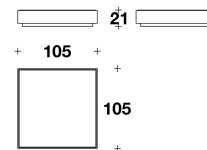

LYC (25)  
 RECTANGULAR : COFFEE TABLE  
 105x41x21H. cm  
 41 1/3x16 1/4x8 1/4H. "

LYC (26)  
 RECTANGULAR : COFFEE TABLE  
 136x41x21H.cm  
 53 2/3x16 1/4x8 1/4H."

LYC (24)  
 SQUARE : COFFEE TABLE  
 105x105x21H. cm  
 41 1/3x41 1/3x8 1/4H. "

LYC (23)  
 CURVED : COFFEE TABLE  
 137x137x21H. cm  
 54x54x8 1/4H. "

**Note**