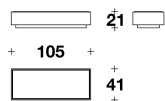

LYC (25)  
 RECTANGULAR : COFFEE TABLE  
 105x41x21H. cm  
 41 1/3x16 1/4x8 1/4H. "

LYC (26)  
 RECTANGULAR : COFFEE TABLE  
 136x41x21H.cm  
 53 2/3x16 1/4x8 1/4H."

LYC (24)  
 SQUARE : COFFEE TABLE  
 105x105x21H. cm  
 41 1/3x41 1/3x8 1/4H. "