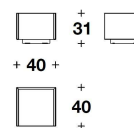

**BASE** Matt black lacquered wood

**LUXENCE LUXURY LIVING**  
**coffee-side tables**  
**SKYLINE**

LYC (18M/2)  
 SIDE TABLE  
 51x40x47H. cm  
 20x15 3/4x18 2/4H. "

LYC (18M/3)  
 SIDE TABLE  
 51x40x57H. cm  
 20x15 3/4x22 1/3H. "

LYC (18M/1)  
 COFFEE TABLE  
 40x40x31H. cm  
 15 3/4x15 3/4x12 1/4H. "

LYC (18M/4)  
 COFFEE TABLE  
 100x50x25H. cm  
 39 1/3x19 3/4x9 3/4H. "

**Note**