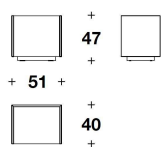

**BASE** Matt black lacquered wood

**LUXENCE LUXURY LIVING**  
**coffee-side tables**  
**SKYLINE**

LYC (18M/2)  
 SIDE TABLE  
 51x40x47H. cm  
 20x15 3/4x18 2/4H. "

LYC (18M/3)  
 SIDE TABLE  
 51x40x57H. cm  
 20x15 3/4x22 1/3H. "

LYC (18M/1)  
 COFFEE TABLE  
 40x40x31H. cm  
 15 3/4x15 3/4x12 1/4H. "

LYC (18M/4)  
 COFFEE TABLE  
 100x50x25H. cm  
 39 1/3x19 3/4x9 3/4H. "

**Note**