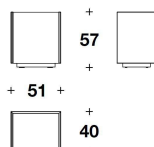

**BASE** Matt black lacquered wood

**LUXENCE LUXURY LIVING**  
**coffee-side tables**  
**SKYLINE**

LYC (18M/2)  
 SIDE TABLE  
 51x40x47H. cm  
 20x15 3/4x18 2/4H. "

LYC (18M/3)  
 SIDE TABLE  
 51x40x57H. cm  
 20x15 3/4x22 1/3H. "

LYC (18M/1)  
 COFFEE TABLE  
 40x40x31H. cm  
 15 3/4x15 3/4x12 1/4H. "

LYC (18M/4)  
 COFFEE TABLE  
 100x50x25H. cm  
 39 1/3x19 3/4x9 3/4H. "

**Note**