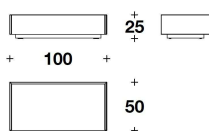

**BASE** Matt black lacquered wood

**LUXENCE LUXURY LIVING**  
**coffee-side tables**  
**SKYLINE**

LYC (18M/2)  
 SIDE TABLE  
 51x40x47H. cm  
 20x15 3/4x18 2/4H. "

LYC (18M/3)  
 SIDE TABLE  
 51x40x57H. cm  
 20x15 3/4x22 1/3H. "

LYC (18M/1)  
 COFFEE TABLE  
 40x40x31H. cm  
 15 3/4x15 3/4x12 1/4H. "

LYC (18M/4)  
 COFFEE TABLE  
 100x50x25H. cm  
 39 1/3x19 3/4x9 3/4H. "

**Note**