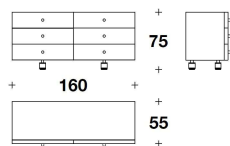

FRONT

DETAIL

DOLCE & GABBANA CASA
chest of drawers
LAERTE

DOLCE & GABBANA
CASA

MBD (19)
CASSETTIERA / CHEST OF DRAWERS
160x55x75H.cm
63x21 2/3x29 2/3H."

Note