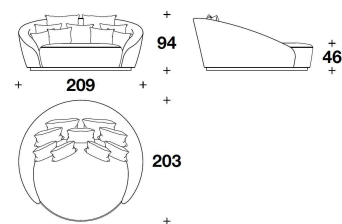

CDG (60/SCH3) - CDG (60/SCH4) -  
CDG (70/SCH3) - CDG (70/SCH4)  
CUSCINO SCHIENALE / BACK  
CUSHION  
60x60 - 70x70cm  
23 2/3x23 2/3 - 27 2/3x27 2/3"

CDG (50/3) - CDG (50/4)  
CUSCINO DECORATIVO /  
DECORATIVE CUSHION  
50x50cm  
19 3/4x19 3/4"

GGO (LS)  
BIG : LOVESEAT  
209x203x94H. - H.S.46cm  
82 1/3x80x37H. - H.S.18"

**Note**