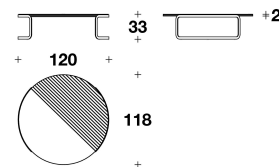

OUTDOOR COVER Waterproof cover

LUXENCE LUXURY LIVING
outdoor coffee-side tables
GALA OUTDOOR

CTO (28M/1) - CTO (28MC/1)
COFFEE TABLE
60x58x53H. cm
23 2/3x23x21H. "

CTO (28M/2) - CTO (28MC/2)
COFFEE TABLE
90x88x43H. cm
35 1/3x34 2/3x17H. "

CTO (28M/3) - CTO (28MC/3)
COFFEE TABLE
120x118x33H. cm
47 1/3x46 1/3x13H. "

Note