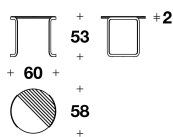

OUTDOOR COVER Waterproof cover

LUXENCE LUXURY LIVING
outdoor coffee-side tables
GALA OUTDOOR

CTO (28M/1) - CTO (28MC/1)
COFFEE TABLE
60x58x53H. cm
23 2/3x23x21H. "

CTO (28M/2) - CTO (28MC/2)
COFFEE TABLE
90x88x43H. cm
35 1/3x34 2/3x17H. "

CTO (28M/3) - CTO (28MC/3)
COFFEE TABLE
120x118x33H. cm
47 1/3x46 1/3x13H. "

Note