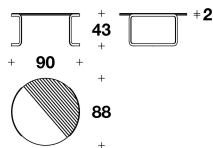

OUTDOOR COVER Waterproof cover

LUXENCE LUXURY LIVING
outdoor coffee-side tables
GALA OUTDOOR

CTO (28M/1) - CTO (28MC/1)
COFFEE TABLE
60x58x53H. cm
23 2/3x23x21H. "

CTO (28M/2) - CTO (28MC/2)
COFFEE TABLE
90x88x43H. cm
35 1/3x34 2/3x17H. "

CTO (28M/3) - CTO (28MC/3)
COFFEE TABLE
120x118x33H. cm
47 1/3x46 1/3x13H. "

Note