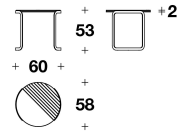

LYC (17V/1)
COFFEE TABLE
60x58x53H. cm
23 2/3x23x21H. "

LYC (17E/1)
WOOD : COFFEE TABLE
60x58x53H. cm
23 2/3x23x21H. "

LYC (17M/1)
MARBLE : COFFEE TABLE
60x58x53H. cm
23 2/3x23x21H. "

LYC (17V/2)
COFFEE TABLE
90x88x43H. cm
35 1/3x34 2/3x17H. "