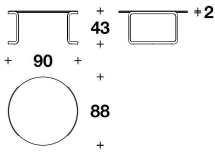

LYC (17V/1)
COFFEE TABLE
60x58x53H. cm
23 2/3x23x21H. "

LYC (17E/1)
WOOD : COFFEE TABLE
60x58x53H. cm
23 2/3x23x21H. "

LYC (17M/1)
MARBLE : COFFEE TABLE
60x58x53H. cm
23 2/3x23x21H. "

LYC (17V/2)
COFFEE TABLE
90x88x43H. cm
35 1/3x34 2/3x17H. "