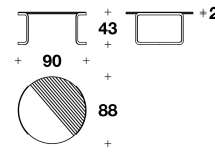

LYC (17V/1)
COFFEE TABLE
60x58x53H. cm
23 2/3x23x21H. "

LYC (17E/1)
WOOD : COFFEE TABLE
60x58x53H. cm
23 2/3x23x21H. "

LYC (17M/1)
MARBLE : COFFEE TABLE
60x58x53H. cm
23 2/3x23x21H. "

LYC (17V/2)
COFFEE TABLE
90x88x43H. cm
35 1/3x34 2/3x17H. "

LYC (17E/2)
WOOD : COFFEE TABLE
90x88x43H. cm
35 1/3x34 2/3x17H. "

LYC (17M/2)
MARBLE : COFFEE TABLE
90x88x43H. cm
35 1/3x34 2/3x17H. "

LYC (17V/3)
COFFEE TABLE
120x118x33H. cm
47 1/3x46 1/3x13H. "

LYC (17E/3)
WOOD : COFFEE TABLE
120x118x33H. cm
47 1/3x46 1/3x13H. "

LYC (17M/3)
MARBLE : COFFEE TABLE
120x118x33H. cm
47 1/3x46 1/3x13H. "

Note