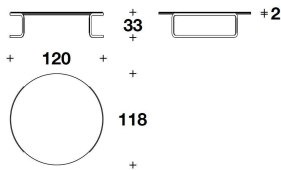

LYC (17V/1)
COFFEE TABLE
60x58x53H. cm
23 2/3x23x21H. "

LYC (17E/1)
WOOD : COFFEE TABLE
60x58x53H. cm
23 2/3x23x21H. "

LYC (17M/1)
MARBLE : COFFEE TABLE
60x58x53H. cm
23 2/3x23x21H. "

LYC (17V/2)
COFFEE TABLE
90x88x43H. cm
35 1/3x34 2/3x17H. "

LYC (17E/2)
WOOD : COFFEE TABLE
90x88x43H. cm
35 1/3x34 2/3x17H. "

LYC (17M/2)
MARBLE : COFFEE TABLE
90x88x43H. cm
35 1/3x34 2/3x17H. "

LYC (17V/3)
COFFEE TABLE
120x118x33H. cm
47 1/3x46 1/3x13H. "

LYC (17E/3)
WOOD : COFFEE TABLE
120x118x33H. cm
47 1/3x46 1/3x13H. "

LYC (17M/3)
MARBLE : COFFEE TABLE
120x118x33H. cm
47 1/3x46 1/3x13H. "

Note