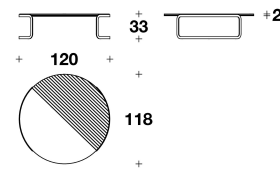

LYC (17V/1)
COFFEE TABLE
60x58x53H. cm
23 2/3x23x21H. "

LYC (17E/1)
WOOD : COFFEE TABLE
60x58x53H. cm
23 2/3x23x21H. "

LYC (17M/1)
MARBLE : COFFEE TABLE
60x58x53H. cm
23 2/3x23x21H. "

LYC (17V/2)
COFFEE TABLE
90x88x43H. cm
35 1/3x34 2/3x17H. "

LYC (17E/2)
WOOD : COFFEE TABLE
90x88x43H. cm
35 1/3x34 2/3x17H. "

LYC (17M/2)
MARBLE : COFFEE TABLE
90x88x43H. cm
35 1/3x34 2/3x17H. "

LYC (17V/3)
COFFEE TABLE
120x118x33H. cm
47 1/3x46 1/3x13H. "

LYC (17E/3)
WOOD : COFFEE TABLE
120x118x33H. cm
47 1/3x46 1/3x13H. "

LYC (17M/3)
MARBLE : COFFEE TABLE
120x118x33H. cm
47 1/3x46 1/3x13H. "

Note