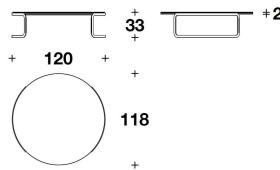

LYC (17V/1)
COFFEE TABLE
60x58x53H. cm
23 2/3x23x21H. "

LYC (17E/1)
WOOD : COFFEE TABLE
60x58x53H. cm
23 2/3x23x21H. "

LYC (17M/1)
MARBLE : COFFEE TABLE
60x58x53H. cm
23 2/3x23x21H. "

LYC (17V/2)
COFFEE TABLE
90x88x43H. cm
35 1/3x34 2/3x17H. "

LYC (17E/2)
WOOD : COFFEE TABLE
90x88x43H. cm
35 1/3x34 2/3x17H. "

LYC (17M/2)
MARBLE : COFFEE TABLE
90x88x43H. cm
35 1/3x34 2/3x17H. "

LYC (17V/3)
COFFEE TABLE
120x118x33H. cm
47 1/3x46 1/3x13H. "

LYC (17E/3)
WOOD : COFFEE TABLE
120x118x33H. cm
47 1/3x46 1/3x13H. "

LYC (17M/3)
MARBLE : COFFEE TABLE
120x118x33H. cm
47 1/3x46 1/3x13H. "

Note