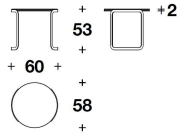

LYC (17V/1)
COFFEE TABLE
60x58x53H. cm
23 2/3x23x21H. "

LYC (17E/1)
WOOD : COFFEE TABLE
60x58x53H. cm
23 2/3x23x21H. "

LYC (17M/1)
MARBLE : COFFEE TABLE
60x58x53H. cm
23 2/3x23x21H. "

LYC (17V/2)
COFFEE TABLE
90x88x43H. cm
35 1/3x34 2/3x17H. "