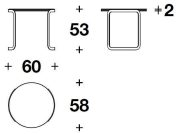

LYC (17V/1)
COFFEE TABLE
60x58x53H. cm
23 2/3x23x21H. "

LYC (17E/1)
WOOD : COFFEE TABLE
60x58x53H. cm
23 2/3x23x21H. "

LYC (17M/1)
MARBLE : COFFEE TABLE
60x58x53H. cm
23 2/3x23x21H. "

LYC (17V/2)
COFFEE TABLE
90x88x43H. cm
35 1/3x34 2/3x17H. "