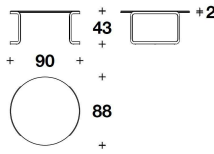

LYC (17V/1)
COFFEE TABLE
60x58x53H. cm
23 2/3x23x21H. "

LYC (17E/1)
WOOD : COFFEE TABLE
60x58x53H. cm
23 2/3x23x21H. "

LYC (17M/1)
MARBLE : COFFEE TABLE
60x58x53H. cm
23 2/3x23x21H. "

LYC (17V/2)
COFFEE TABLE
90x88x43H. cm
35 1/3x34 2/3x17H. "

LYC (17E/2)
WOOD : COFFEE TABLE
90x88x43H. cm
35 1/3x34 2/3x17H. "

LYC (17M/2)
MARBLE : COFFEE TABLE
90x88x43H. cm
35 1/3x34 2/3x17H. "

LYC (17V/3)
COFFEE TABLE
120x118x33H. cm
47 1/3x46 1/3x13H. "

LYC (17E/3)
WOOD : COFFEE TABLE
120x118x33H. cm
47 1/3x46 1/3x13H. "

LYC (17M/3)
MARBLE : COFFEE TABLE
120x118x33H. cm
47 1/3x46 1/3x13H. "

Note