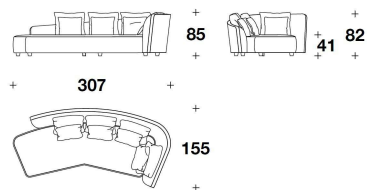

CDG (50/3) - CDG (50/1)
CUSCINO DECORATIVO /
DECORATIVE CUSHION
50x50 cm
19 3/4x19 3/4 "

KOR (EDC) - KOR (ESC)
DIVANO CURVO DX O SX / RIGHT OR
LEFT CURVED SOFA
307x155x85H. - H.A.82 - H.S.41 cm
121x61x33 1/3H. - H.A.32 1/3 - H.S.16
1/4 "