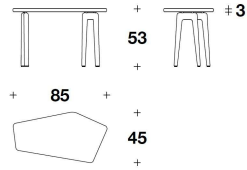

CTD (19)  
COFFEE TABLE  
85x45x45H.cm  
33 1/3x17 3/4x17 3/4H."

CTD (20)  
SIDE TABLE  
85x45x53H.cm  
33 1/3x17 3/4x21H."

**Note**