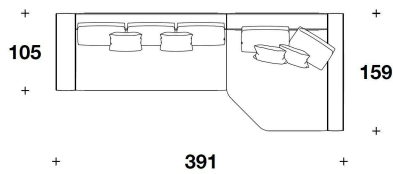

Note

EXAMPLES OF SECTIONAL SOFA

AZA (CLS) + AZA (E3D)

AZA (E3S) + AZA (CLD)