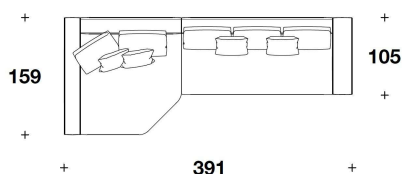

Note

EXAMPLES OF SECTIONAL SOFA

AZA (CLS) + AZA (E3D)

AZA (E3S) + AZA (CLD)