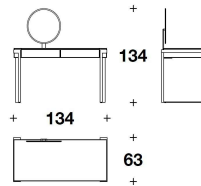

Matt lacquered inside, covered with microfibre

OPTIONAL Extra clear bevelled mirror with steel frame and coordinated
finishing

LUXENCE LUXURY LIVING
consoles
AVENUE LADY DESK

LLT (26)
LADY DESK : CONSOLLE / CONSOLE
134x63x78H. cm
52 2/3x24 2/3x30 2/3H. "

LLT (26)
LADY DESK : CONSOLLE / CONSOLE
134x63x78H. cm
52 2/3x24 2/3x30 2/3H. "

Note