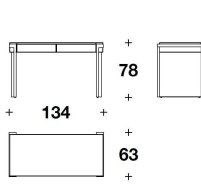

Matt lacquered inside, covered with microfibre

OPTIONAL Extra clear bevelled mirror with steel frame and coordinated
finishing

LUXENCE LUXURY LIVING
consoles
AVENUE LADY DESK

LLT (26)
LADY DESK : CONSOLLE / CONSOLE
134x63x78H. cm
52 2/3x24 2/3x30 2/3H. "

LLT (26)
LADY DESK : CONSOLLE / CONSOLE
134x63x78H. cm
52 2/3x24 2/3x30 2/3H. "

Note